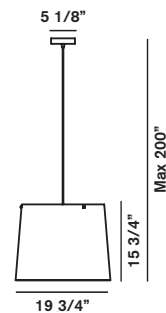

GIGA-LITE

incandescent
3x100W E26 medium
type A19 frosted

energy saving
3x23W E26 medium

WEIGHT
net lbs 5,52
gross lbs 10,38

PACKING
vol. cub. ft. 6,179
n. boxes 2

MATERIALS
Fiberglass fabric with
Kevlar or carbonium
thread and chromed
metal

Kevlar® is a Dupont
registered trademark

	COLOURS	CODE	
Giga-Lite	Giallo	139017 55	1.324,00
	Nero	139017 20	
SPARE PARTS			
Lampshade Giga-Lite	Giallo	139S001 55	781,00
	Nero	139S001 20	
SPECIAL COLOURS			
Only lampshade Giga-Lite		MINIMUM QUANTITY - Lead time on request	
	50		781,00

> pag. 017

> pag.063_037

> pag. 038

> pag. 060

> pag. 070

> pag. 111

Giga-Lite Giallo

Giga-Lite Nero