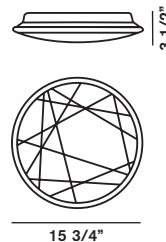

SEE YOU

fluorescent
1x40W + 1x22W 2GX13
type circline T5
electronic ballast

set coloured filters included

WEIGHT
40W+22W
net lbs 8,39
gross lbs 12,80

PACKING
vol. cub. ft. 2,893
n. boxes 2

MATERIALS
Transparent
polycarbonate

	COLOURS	CODE	
See You (40W+22W)	Trasparente	163005L2 16	499,00
SPARE PARTS			
Set lampshades See You	Trasparente	163S00 16	253,00

> pag. 088

> pag. 115