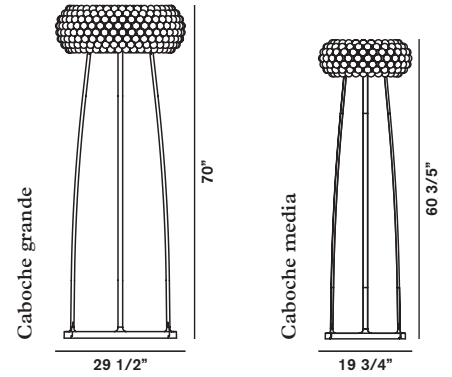

CABOCHE

Caboche grande

halogen
1x200W RSC (4 11/16")
type T3

with dimmer included

WEIGHT

Caboche grande
net lbs 52,76
gross lbs 60,26

PACKING

vol. cub. ft. 10,357
n. boxes 3

MATERIALS

Polymethylmethacrylate,
blown glass and white
lacquered metal

Caboche media

halogen
1x150W RSC (4 11/16")
type T3

with dimmer included

WEIGHT

Caboche media
net lbs 26,05
gross lbs 33,55

vol. cub. ft. 4,875
n. boxes 3

	COLOURS	CODE	
Caboche grande	Trasparente	138013 16	3.553,00
	Giallo oro	138013 52	
Caboche media	Trasparente	138003 16	2.274,00
	Giallo oro	138003 52	
SPARE PARTS			
Set spheres Caboche grande	Trasparente	138S001 16	1.410,00
	Giallo oro	138S001 52	
Set spheres Caboche media	Trasparente	138S00 16	729,00
	Giallo oro	138S00 52	
Glass Caboche grande		138V011/1	234,00
Glass Caboche media		138V01R1/1	140,00
Bulb guard		PIREX138/2S4	22,00
Halogen protection disc Caboche grande		138V021	72,00
Halogen protection disc Caboche media		138V02	51,00

SPECIAL COLOURS

MINIMUM QUANTITY - Lead time on request

Only set spheres Caboche grande	50	1.410,00
Only set spheres Caboche media	50	729,00