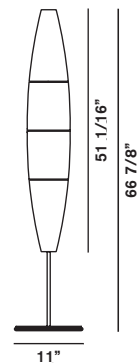

HAVANA MONO