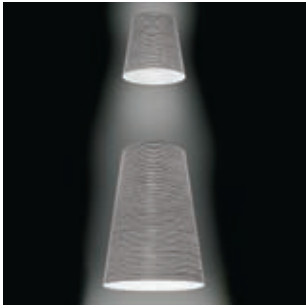

KITE • MINI-KITE