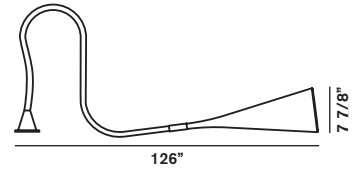

UTO

incandescent
1x60W E26 medium
type G25

energy saving
1x23W E26 medium

WEIGHT
net lbs 4,42
gross lbs 7,06

PACKING
vol. cub. ft. 1,893
n. boxes 1

MATERIALS
Silicone rubber

	COLOURS	CODE	
Uto	Bianco	142000 10	613,00
	Giallo	142000 50	
	Arancio	142000 53	

SPECIAL COLOURS	MINIMUM QUANTITY - Lead time on request	
Complete lamp Uto	100	613,00