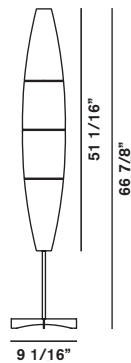

HAVANA

incandescent
1x150W E26 medium
type A19 frosted

energy saving
1x23W E26 medium

WEIGHT
net lbs 7,28
gross lbs 10,60

PACKING
vol. cub. ft. 3,214
n. boxes 2

MATERIALS
Polyethylene and
lacquered metal or
chromed

Shade divided into
4 sections

	COLOURS	CODE	
Havana	Alluminio/Giallo crema	040003	602,00
	Alluminio/Bianco	040003 10	
	Alluminio/Ghiaccio	040003 16	
Havana	Cromo/Giallo crema	040003C	737,00
	Cromo/Bianco	040003C 10	
	Cromo/Ghiaccio	040003C 16	
SPARE PARTS			
Set lampshades Havana	Giallo crema	040S00	160,00
	Bianco	040S00 10	
	Ghiaccio	040S00 16	
SPECIAL COLOURS			
Only set lampshades Havana		MINIMUM QUANTITY - Lead time on request	
	100		160,00