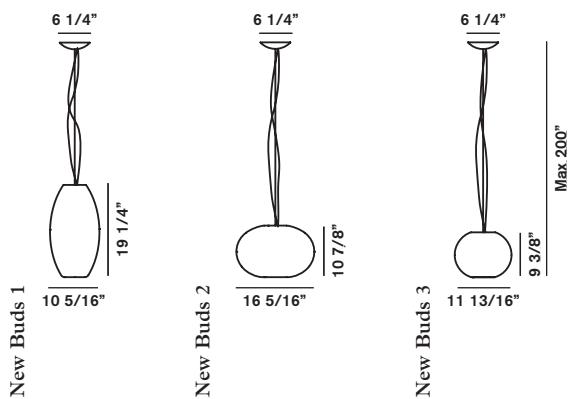

NEW BUDS

halogen
1x100W E26 medium
type A19 frosted

energy saving
1x23W E26 medium

WEIGHT
New Buds 1
net lbs 7,06
gross lbs 11,48

PACKING
vol. cub. ft. 3,107
n. boxes 2

MATERIALS
Blown glass and
chrome metal

New Buds 2
net lbs 12,14
gross lbs 15,67

vol. cub. ft. 3,750
n. boxes 2

New Buds 3
net lbs 7,06
gross lbs 10,60

vol. cub. ft. 1,821
n. boxes 2

	COLOURS	CODE	
New Buds 1	Grigio	1780071 25	1.009,00
New Buds 2	Avorio	1780072 50	922,00
New Buds 3	Ambra	1780073 52	899,00
SPARE PARTS			
Glass New Buds 1	Grigio	178S001 25	618,00
Glass New Buds 2	Avorio	178S002 50	531,00
Glass New Buds 3	Ambra	178S003 52	508,00
SPECIAL COLOURS			
MINIMUM QUANTITY - Lead time on request			
Only glass New Buds 1	40		618,00
Only glass New Buds 2	40		531,00
Only glass New Buds 3	40		508,00