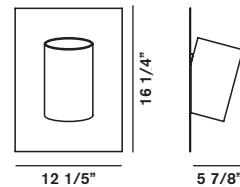

AFFIX

incandescent
1x100W E26 medium
type A19 frosted

energy saving
1x11W E26 medium

WEIGHT
net lbs 3,09
gross lbs 6,18

PACKING
vol. cub. ft. 1,321
n. boxes 2

MATERIALS
Blown glass and
anodised aluminium

	COLOURS	CODE	
Affix	Oro/Bianco	11700571 10	582,00
	Argento/Bianco	11700577 10	
SPARE PARTS			
Glass Affix	Bianco	117S00 10	206,00
SPECIAL COLOURS			
Only glass Affix	MINIMUM QUANTITY - Lead time on request		
	100		206,00