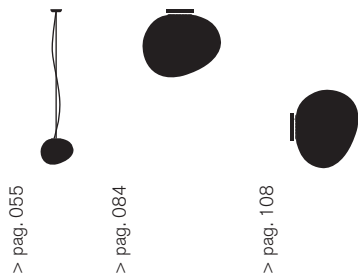

### Gregg piccola

net lbs 1,32  
gross lbs 2,10

vol. cub. ft. 0,393  
n. boxes 1

	COLOURS	CODE	
Gregg grande	Bianco	1680011 10	967,00
Gregg media	Bianco	168001 10	652,00
Gregg piccola	Bianco	1680012 10	277,00
<b>SPARE PARTS</b>			
Glass Gregg grande	Bianco	168S001 10	667,00
Glass Gregg media	Bianco	168S00 10	354,00
Glass Gregg piccola	Bianco	168S002 10	129,00
<b>SPECIAL COLOURS</b>			
		<b>MINIMUM QUANTITY - Lead time on request</b>	
Only glass Gregg grande	40		667,00
Only glass Gregg media	60		354,00
Only glass Gregg piccola	100		129,00