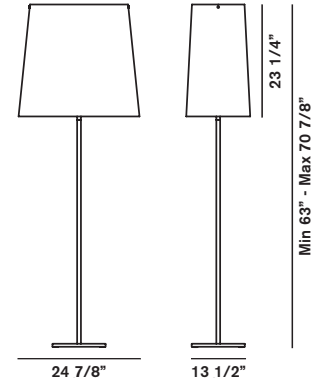

# MEGA-KITE

incandescent  
3x150W E26 medium  
type A19 frosted

with dimmer included

energy saving  
3x23W E26 medium

**WEIGHT**  
net lbs 22,52  
gross lbs 31,79

**PACKING**  
vol. cub. ft. 9,464  
n. boxes 2