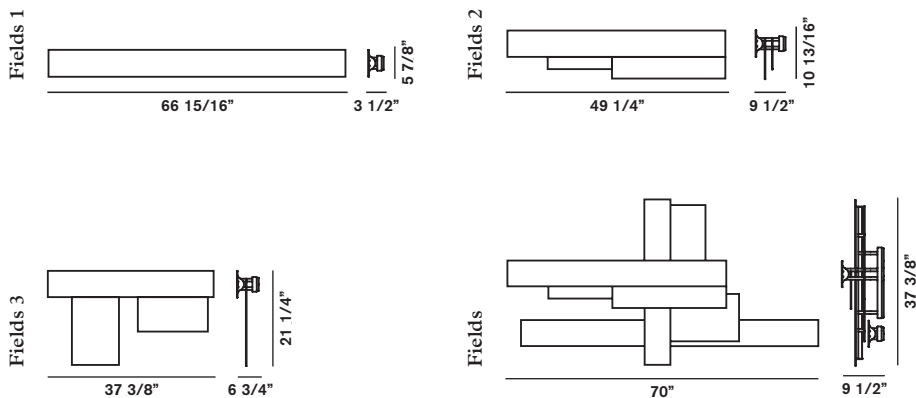

FIELDS

Fields 1

fluorescent 1x80W mini Bi-Pin type T5 electronic ballast

Fields 2

fluorescent 1x54W mini Bi-Pin type T5 electronic ballast

Fields 3

fluorescent 1x39W mini Bi-Pin type T5 electronic ballast

Fields fluorescent

1x80W + 1x54W + 1x39W mini Bi-Pin type T5 electronic ballast

WEIGHT

Fields 1
net lbs 13,25
gross lbs 17,88

PACKING

vol. cub. ft. 1,929
n. boxes 1

MATERIALS

Methacrylate and aluminium lacquered

Fields 2

net lbs 14,35
gross lbs 19,87

vol. cub. ft. 4,000
n. boxes 2

Fields 3

net lbs 12,80
gross lbs 17,66

vol. cub. ft. 2,500
n. boxes 2

Fields

net lbs 40,40
gross lbs 55,41

vol. cub. ft. 8,429
n. boxes 5

	COLOURS	CODE	
Fields	Bianco	174005 10	3.250,00
	Arancio	174005 63	
Fields 1	Bianco	1740051 10	992,00
	Arancio	1740051 63	
Fields 2	Bianco	1740052 10	1.163,00
	Arancio	1740052 63	
Fields 3	Bianco	1740053 10	1.095,00
	Arancio	1740053 63	

SPARE PARTS

Set lampshades Fields 2	Bianco	174S002 10	193,00
	Arancio	174S002 63	
Set lampshades Fields 3	Bianco	174S003 10	187,00
	Arancio	174S003 63	

SPECIAL COLOURS

MINIMUM QUANTITY - Lead time on request

Complete lamp Fields	50	3.250,00