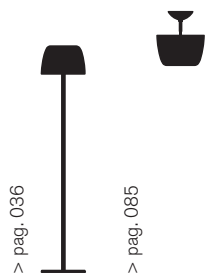

incandescent
1x60W E12 candelabra
type G16,5 frosted

WEIGHT
net lbs 2,43
gross lbs 3,97

PACKING
vol. cub. ft. 1,143
n. boxes 2

MATERIALS
Blown glass and
polished aluminium or
chrome black

	COLOURS	CODE	
Lumiere 05 piccola	Cromo nero/Bianco	0260112 11	469,00
	Cromo nero/Grigio	0260112 25	
	Cromo nero/Avorio	0260112 50	
	Cromo nero/Ambra	0260112 52	
Lumiere 05 piccola	Alluminio/Bianco	0260012 11	469,00
	Alluminio/Grigio	0260012 25	
	Alluminio/Avorio	0260012 50	
	Alluminio/Ambra	0260012 52	
SPARE PARTS			
Glass Lumiere 05 piccola	Bianco	026S002 11	199,00
	Grigio	026S002 25	
	Avorio	026S002 50	
	Ambra	026S002 52	
SPECIAL COLOURS			
Only glass Lumiere 05 piccola	MINIMUM QUANTITY - Lead time on request		
	80		199,00

> pag. 036

> pag. 085