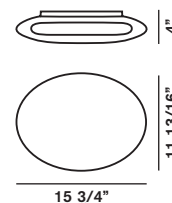

EASY

halogen
1x100W RSC (3 1/8")
type T3

fluorescent
2x18W G24q-2
type T4

WEIGHT
halogen
net lbs 4,64
gross lbs 6,84

fluorescent
net lbs 4,19
gross lbs 6,40

PACKING
vol. cub. ft. 1,286
n. boxes 2

vol. cub. ft. 1,286
n. boxes 2

MATERIALS
Blown glass

	COLOURS	CODE	
Easy (halogen)	Bianco	173005A 10	862,00
	Avorio	173005A 50	
Easy (fluorescent)	Bianco	173005F 10	1.056,00
	Avorio	173005F 50	
SPARE PARTS			
Glass Easy	Bianco	173S00 10	556,00
	Avorio	173S00 50	
Bulb guard		PIREX94/4	30,00
SPECIAL COLOURS		MINIMUM QUANTITY - Lead time on request	
Only glass Easy		60	556,00

> pag. 102

Bianco

Avorio