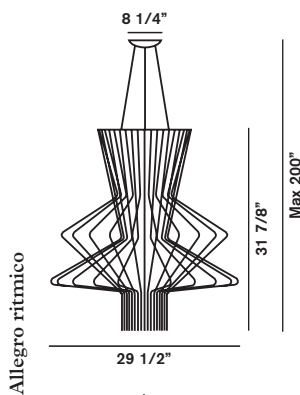

# ALLEGRO

halogen  
1x75W E26 medium  
type PAR30 30°

1x200W RSC (4 11/16")  
type T3

**WEIGHT**  
**Allegro Ritmico**  
net lbs 33,11  
gross lbs 41,72

**PACKING**  
vol. cub. ft. 6,821  
n. boxes 2

**MATERIALS**  
Lacquered metal