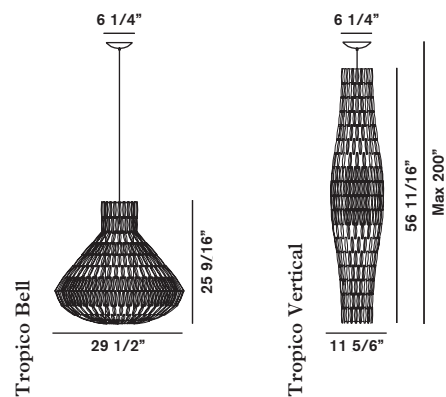

TROPICO

Tropico Bell

fluorescent
1x42W GX24q-4 type T4
multiwatt electronic ballast 32/42

Tropico Vertical

fluorescent
1x36W 2G11 type T5
multiwatt electronic ballast 24/36

WEIGHT

Tropico Bell
net lbs 12,80
gross lbs 17,11

PACKING

vol. cub. ft. 3,571
n. boxes 3

MATERIALS

Thermoplastic resin
and chrome metal

Tropico Vertical

net lbs 17,00
gross lbs 20,97

vol. cub. ft. 4,857
n. boxes 3

	COLOURS	CODE	
Tropico Bell	Ghiaccio	179071 16	2.132,00
	Avorio	179071 50	
Tropico Vertical	Ghiaccio	179072 16	2.173,00
	Avorio	179072 50	
SPARE PARTS			
Set elements Tropico Bell	Ghiaccio	179S001 16	606,00
	Avorio	179S001 50	
Set elements Tropico Vertical	Ghiaccio	179S002 16	606,00
	Avorio	179S002 50	
OPTIONAL			
Set colour filters Tropico Bell	Blu/Arancio	179S171	150,00
Set colour filters Tropico Vertical	Blu/Arancio	179S172	245,00
SPECIAL COLOURS			
		MINIMUM QUANTITY - Lead time on request	
Only set elements Tropico Bell	25		606,00
Only set elements Tropico Vertical	25		606,00