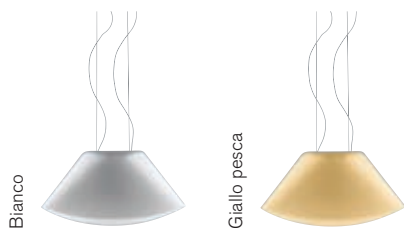

# CROSS

halogen  
1x200W RSC (3 1/8")  
type T3

**WEIGHT**  
net lbs 13,69  
gross lbs 18,76

**PACKING**  
vol. cub. ft. 6,250  
n. boxes 2

**MATERIALS**  
Blown glass and white  
lacquered metal

	COLOURS	CODE	
<b>Cross</b>	Bianco	083007 10	<b>1.557,00</b>
	Giallo pesca	083007 50	
<b>SPARE PARTS</b>			
Glass Cross	Bianco	083S01 10	<b>841,00</b>
	Giallo pesca	083S01 50	
Lower bulb guard		PIREX150/3	<b>37,00</b>
Upper bulb guard		PIREX94/3	<b>28,00</b>
<b>SPECIAL COLOURS</b>			
Only glass Cross	MINIMUM QUANTITY - Lead time on request		
	40		<b>841,00</b>