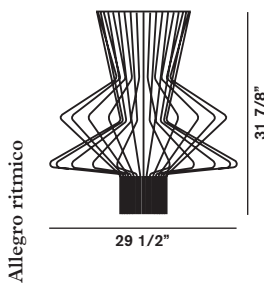

ALLEGRO

halogen
1x75W E26 medium
type PAR30 30°

1x200W RSC (4 11/16")
type T3

WEIGHT

Allegro Ritmico

net lbs 34,44
gross lbs 43,05

PACKING

vol. cub. ft. 6,821
n. boxes 2

MATERIALS

Lacquered metal

Allegro Vivace

net lbs 43,93
gross lbs 51,43

vol. cub. ft. 6,000
n. boxes 2

Allegro Assai

net lbs 80,79
gross lbs 92,49

vol. cub. ft. 9,036
n. boxes 2

	COLOURS	CODE	
Allegro Ritmico	Nero	1690081 20	3.868,00
Allegro Vivace	Marrone	1690082 80	6.004,00
Allegro Assai	Oro	1690083 71	8.587,00
SPARE PARTS			
Bulb guard		PIREX138/4	37,00
SPECIAL COLOURS			
MINIMUM QUANTITY - Lead time on request			
Complete lamp Allegro Ritmico	10		3.868,00
Complete lamp Allegro Vivace	10		6.004,00
Complete lamp Allegro Assai	10		8.587,00

> pag. 046

> pag. 047

Allegro Ritmico

Allegro Vivace

Allegro Assai