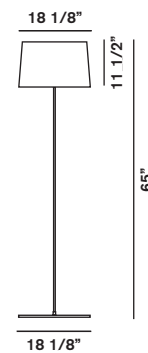

TWIGGY LETTURA