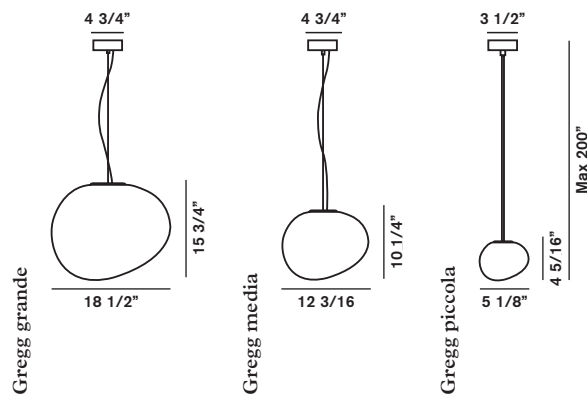

GREGG

Gregg grande

halogen
1x150W E26 medium
type T10 shielded frosted

energy saving
1x23W E26 medium

Gregg media

halogen
1x100W E26 medium
type T10 shielded frosted

energy saving
1x23W E26 medium

Gregg piccola

halogen 1x40W G9
type T4 Bi-Pin

WEIGHT

Gregg grande
net lbs 12,36
gross lbs 17,88

PACKING

vol. cub. ft. 4,714
n. boxes 2

MATERIALS

Blown satin glass and
white lacquered metal

	COLOURS	CODE	
Gregg grande	Bianco	1680071 10	893,00
Gregg media	Bianco	168007 10	658,00
Gregg piccola	Bianco	1680072 10	277,00

SPARE PARTS

Glass Gregg grande	Bianco	168S001 10	667,00
Glass Gregg media	Bianco	168S00 10	354,00
Glass Gregg piccola	Bianco	168S002 10	129,00

SPECIAL COLOURS

MINIMUM QUANTITY - Lead time on request

Only glass Gregg grande	40	667,00
Only glass Gregg media	60	354,00
Only glass Gregg piccola	100	129,00

> pag. 016

> pag. 084

> pag. 108

Gregg grande

Gregg media

Gregg piccola