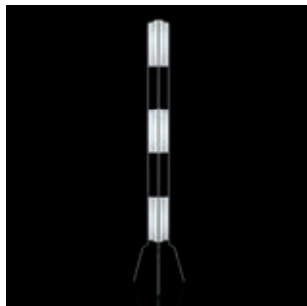

TOTEM

incandescent
3x100W E26 medium
type A19 frosted

energy saving
3x23W E26 medium

WEIGHT
net lbs 9,05
gross lbs 20,09

PACKING
vol. cub. ft. 4,250
n. boxes 2

MATERIALS
Polyethylene and
lacquered metal

Elements with
separate switch

	COLOURS	CODE	
Totem	Bianco	086003 10	961,00
SPARE PARTS			
Set lampshades Totem	Bianco	086S00 10	231,00
Lampshade Totem	Bianco	086P01 10	78,00
SPECIAL COLOURS		MINIMUM QUANTITY - Lead time on request	
Only set lampshades Totem		100	231,00