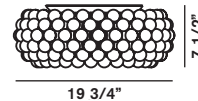

CABOCHE

halogen
1x100W RSC (4 11/16")
type T3

WEIGHT
net lbs 20,09
gross lbs 24,50

PACKING
vol. cub. ft. 3,429
n. boxes 2

MATERIALS
Polymethylmethacrylate
and blown glass

	COLOURS	CODE	
Caboche	Trasparente	138008 16	1.644,00
	Giallo oro	138008 52	
SPARE PARTS			
Set spheres Caboche soffitto	Trasparente	138S008 16	634,00
	Giallo oro	138S008 52	
Glass Caboche soffitto		138V018/1	164,00
Bulb guard		PIREX138/2S4	22,00
SPECIAL COLOURS			
Only set spheres Caboche soffitto	MINIMUM QUANTITY - Lead time on request		
	50		634,00

> pag. 012

> pag. 030

> pag. 050

> pag. 099

Trasparente

Giallo oro