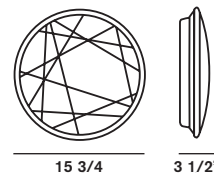

SEE YOU

fluorescent
1x40W + 1x22W 2GX13
type circline T5
electronic ballast

set coloured filters included

WEIGHT
40W+22W
net lbs 8,39
gross lbs 12,80

PACKING
vol. cub. ft. 2,893
n. boxes 2

MATERIALS
Transparent
polycarbonate

	COLOURS	CODE	
See You (40W+22W)	Trasparente	163005L2 16	499,00
SPARE PARTS			
Set lampshades See You	Trasparente	163S00 16	253,00

> pag. 088

> pag. 126

Trasparente