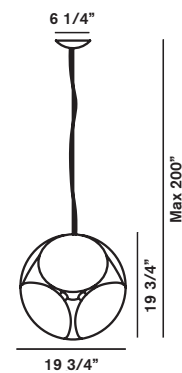

BUBBLE

incandescent
6x25W E12 candelabra
type G16,5 frosted

WEIGHT
net lbs 13,02
gross lbs 15,67

PACKING
vol. cub. ft. 2,536
n. boxes 2

MATERIALS
Polycarbonate and
chrome metal

	COLOURS	CODE	
Bubble	Bianco	104007 10	1.409,00
SPARE PARTS			
Set lampshades Bubble	Bianco	104S00 10	542,00
SPECIAL COLOURS			
Only set lampshades Bubble	MINIMUM QUANTITY - Lead time on request		542,00

> pag. 011

Bianco