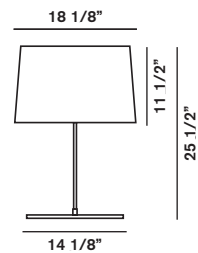

TWIGGY XL

incandescent
3x100W E26 medium
type A19 frosted

with dimmer included

WEIGHT

net lbs 15,01
gross lbs 20,53

PACKING

vol. cub. ft. 6,964
n. boxes 3

MATERIALS

Compound material
on lacquered glass
fibre base

	COLOURS	CODE	
Twiggy XL	Bianco	1590011 10	1.530,00
	Nero	1590011 20	
	Giallo	1590011 55	
	Rosso	1590011 63	
SPARE PARTS			
Lampshade Twiggy XL	Bianco	159S10 10	1.024,00
	Nero	159S10 20	
	Giallo	159S10 55	
	Rosso	159S10 63	
SPECIAL COLOURS			
Complete lamp Twiggy XL		MINIMUM QUANTITY - Lead time on request	
	40		1.530,00