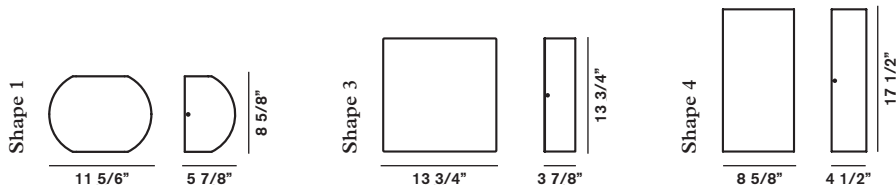

SHAPE

Shape 1 - 3 - 4
incandescent
1x100W E26 medium
type A19 frosted

halogen
1x150W RSC (3 1/8")
type T3

energy saving
1x20W E26 medium

Shape 3
fluorescent 2x18W 2G11
type T5
electronic ballast

Shape 4
fluorescent 2x24W 2G11
type T5
electronic ballast

WEIGHT
Shape 1 (incand.)-(halogen)
net lbs 2,43-2,87 vol. cub. ft. 1,286-1,464
gross lbs 5,30-5,74 n. boxes 2

PACKING

MATERIALS

Blown satin glass

Shape 3 (incand.)-(halogen/fluorescent)
net lbs 3,53-3,97 vol. cub. ft. 1,250-1,429
gross lbs 6,40-6,84 n. boxes 2

Shape 4 (incand.)-(halogen)-(fluorescent)
net lbs 2,43-2,87-3,75 vol. cub. ft. 1,607-1,786
gross lbs 5,30-5,74-6,62 n. boxes 2

	COLOURS	CODE	
Shape 1 (halogen)	Bianco	097005A 10	590,00
Shape 1 (incandescent)	Bianco	097005I 10	487,00
Shape 3 (halogen)	Bianco	099005A 10	644,00
Shape 3 (incandescent)	Bianco	099005I 10	541,00
Shape 3 (fluorescent)	Bianco	099005F 10	776,00
Shape 4 (halogen)	Bianco	100005A 10	603,00
Shape 4 (incandescent)	Bianco	100005I 10	501,00
Shape 4 (fluorescent)	Bianco	100005F 10	743,00

SPARE PARTS

Glass shape 1	Bianco	097S00 10	267,00
Glass shape 3	Bianco	099S00 10	321,00
Glass shape 4	Bianco	100S00 10	280,00
Bulb guard		PIREX94/4	30,00

SPECIAL COLOURS

MINIMUM QUANTITY - Lead time on request

Only glass Shape 1	100	267,00
Only glass Shape 3	100	321,00
Only glass Shape 4	100	280,00