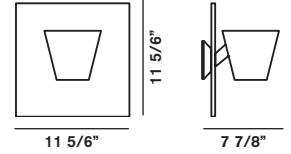

QUADRO

incandescent
1x60W E12 candelabra
type B10

WEIGHT
net lbs 6,87
gross lbs 9,71

PACKING
vol. cub. ft. 1,821
n. boxes 2

MATERIALS
Blown glass and
silkscreen-printed
satin glass

	COLOURS	CODE	
Quadro	Bianco	039005 10	563,00
SPARE PARTS			
Glass Quadro	Bianco	039S00 10	105,00
SPECIAL COLOURS			
Only glass Quadro	MINIMUM QUANTITY - Lead time on request		105,00

Bianco