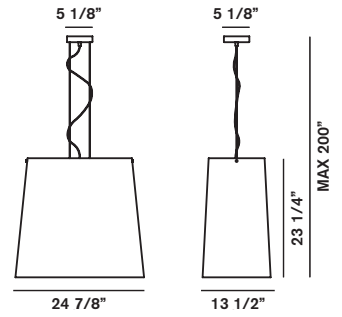

MEGA-KITE

incandescent
2x150W E26 medium
type A19 frosted

WEIGHT
net lbs 5,52
gross lbs 10,60

PACKING
vol. cub. ft. 8,000
n. boxes 2

MATERIALS
Fiberglass fabric with
Kevlar or carbonium
thread and chromed
metal

Kevlar® is a Dupont
registered trademark

Mega-Kite

COLOURS

Giallo	139027 55	1.485,00
Nero	139027 20	

SPARE PARTS

Lampshade Mega-Kite

Giallo	139S002 55	1.006,00
Nero	139S002 20	

SPECIAL COLOURS

Only lampshade Mega-Kite

MINIMUM QUANTITY - Lead time on request

50	1.006,00

> pag. 017

> pag. 033_037

> pag. 038

> pag. 054

> pag. 070

> pag. 111

Mega-Kite Giallo

Mega-Kite Nero