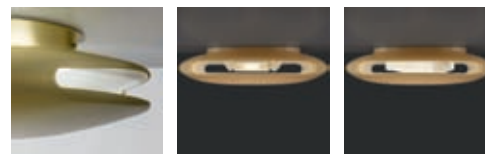

halogen
1x100W RSC (3 1/8")
type T3

fluorescent
2x18W G24q-2
type T4

WEIGHT
halogen
net lbs 4,64
gross lbs 6,84

fluorescent
net lbs 4,19
gross lbs 6,40

PACKING
vol. cub. ft. 1,286
n. boxes 2

vol. cub. ft. 1,286
n. boxes 2

MATERIALS
Blown glass

	COLOURS	CODE	
Easy (halogen)	Bianco	173005A 10	862,00
	Avorio	173005A 50	
Easy (fluorescent)	Bianco	173005F 10	1.056,00
	Avorio	173005F 50	
SPARE PARTS			
Glass Easy	Bianco	173S00 10	556,00
	Avorio	173S00 50	
Bulb guard		PIREX94/4	30,00
SPECIAL COLOURS		MINIMUM QUANTITY - Lead time on request	
Only glass Easy		60	556,00

> pag. 102

Bianco

Avorio