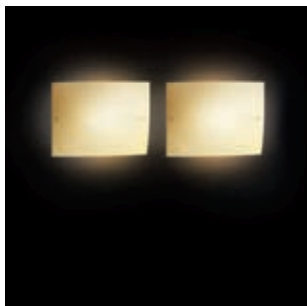

FOLIO

Folio grande

halogen
1x150W RSC (3 1/8")
type T3

fluorescent
2x24W 2G11 type T5
electronic ballast

WEIGHT

Folio grande

net lbs 4,79
gross lbs 7,22

PACKING

vol. cub. ft. 2,429
n. boxes 2

MATERIALS

Blown or slikscreen-
printed glass and
lacquered metal

Folio piccola

halogen
1x150W RSC (3 1/8")
type T3

fluorescent
2x18W 2G11 type T5
electronic ballast

Folio piccola

net lbs 3,27
gross lbs 6,14

vol. cub. ft. 1,071
n. boxes 2

	COLOURS	CODE	
Folio grande (halogen)	Bianco	0190051 10	761,00
	Giallo pesca	0190051 50	
	Righe	0190051 12	504,00
Folio grande (fluorescent)	Bianco	0190051F 10	955,00
	Giallo pesca	0190051F 50	
	Righe	0190051F 12	699,00
Folio piccola (halogen)	Bianco	019005 10	569,00
	Giallo pesca	019005 50	
	Righe	019005 12	402,00
Folio piccola (fluorescent)	Bianco	019005F 10	751,00
	Giallo pesca	019005F 50	
	Righe	019005F 12	584,00
SPARE PARTS			
Glass Folio grande	Bianco	019S001 10	465,00
	Giallo pesca	019S001 50	
	Righe	019S001 12	208,00
Glass Folio piccola	Bianco	019S00 10	286,00
	Giallo pesca	019S00 50	
	Righe	019S00 12	119,00
Bulb guard		PIREX94/4	30,00
SPECIAL COLOURS			
	MINIMUM QUANTITY - Lead time on request		
Only glass Folio grande	100		465,00
Only glass Folio piccola	100		286,00

> pag. 082

Bianco

Giallo Pesca

Righe