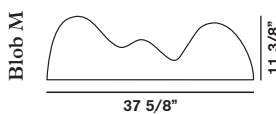

# BLOB

**Blob M**  
 fluorescent  
 2x36W 2G11 type T5  
 electronic ballast

**Blob XL**  
 fluorescent  
 2x55W 2G11 type T5  
 electronic ballast

**WEIGHT**

**Blob M**  
 net lbs 12,14  
 gross lbs 16,56