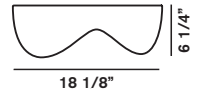

BLOB S

fluorescent
1x24W 2G11 type T5
electronic ballast

WEIGHT
net lbs 2,43
gross lbs 3,97

PACKING
vol. cub. ft. 0,714
n. boxes 2

MATERIALS
Polyethylene

	COLOURS	CODE	
Blob S	Bianco	124035 10	456,00
SPARE PARTS			
Lampshade Blob S	Bianco	124S00 10	117,00
SPECIAL COLOURS			
Only lampshade Blob S	MINIMUM QUANTITY - Lead time on request		
	50		117,00

> pag. 010

> pag. 029

> pag. 098

> pag. 123

Bianco