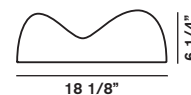

BLOB S

fluorescent
1x24W 2G11 type T5
electronic ballast

WEIGHT
net lbs 2,21
gross lbs 3,75

PACKING
vol. cub. ft. 0,714
n. boxes 2

MATERIALS
Polyethylene

	COLOURS	CODE	
Blob S	Bianco	124031 10	444,00
SPARE PARTS			
Set lampshades Blob S	Bianco	124S00 10	117,00
SPECIAL COLOURS			
Only lampshade Blob S	MINIMUM QUANTITY - Lead time on request		
	50		117,00