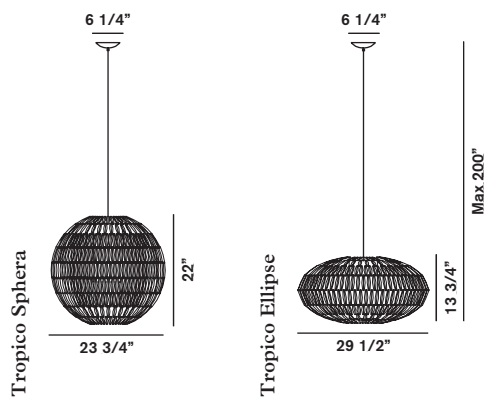

TROPICO

Tropico Sphera

fluorescent
1x42W GX24q-4 type T4
multiwatt electronic ballast 32/42

Tropico Ellipse

fluorescent
1x42W GX24q-4 type T4
multiwatt electronic ballast 32/42

WEIGHT

Tropico Sphera

net lbs 13,25
gross lbs 17,11

PACKING

vol. cub. ft. 10,857
n. boxes 3

MATERIALS

Thermoplastic resin
and chrome metal

Tropico Ellipse

net lbs 13,47
gross lbs 17,11

vol. cub. ft. 2,857
n. boxes 3

	COLOURS	CODE	
Tropico Sphera	Ghiaccio	179073 16	1.740,00
	Avorio	179073 50	
Tropico Ellipse	Ghiaccio	179074 16	1.833,00
	Avorio	179074 50	
SPARE PARTS			
Set Tropico Sphera	Ghiaccio	179S003 16	509,00
	Avorio	179S003 50	
Set Tropico Ellipse	Ghiaccio	179S004 16	509,00
	Avorio	179S004 50	
OPTIONAL			
Set colour filters Tropico Sphera	Blu/Arancio	179S173	168,00
Set colour filters Tropico Ellipse	Blu/Arancio	179S174	129,00
SPECIAL COLOURS			
	MINIMUM QUANTITY - Lead time on request		
Only set elements Tropico Sphera	25		509,00
Only set elements Tropico Ellipse	25		509,00