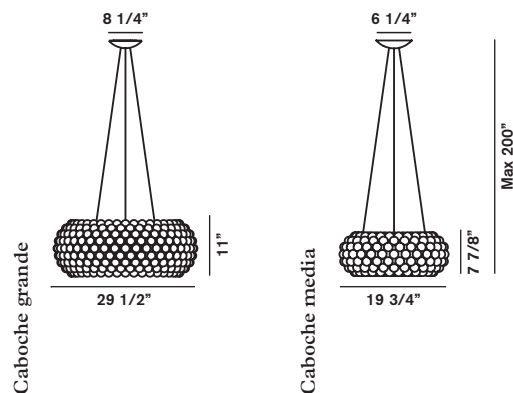

CABOCHE

Caboche grande

halogen
1x200W RSC (4 11/16")
type T3

WEIGHT

Caboche grande
net lbs 43,27
gross lbs 48,34

PACKING

vol. cub. ft. 8,071
n. boxes 2

MATERIALS

Polymethylmethacrylate,
blown glass and chrome
metal

Caboche media

halogen
1x150W RSC (4 11/16")
type T3

Caboche media

net lbs 22,52
gross lbs 26,05

vol. cub. ft. 3,464
n. boxes 2

	COLOURS	CODE	
Caboche grande	Trasparente	138017 16	3.303,00
	Giallo oro	138017 52	
Caboche media	Trasparente	138007 16	1.839,00
	Giallo oro	138007 52	
SPARE PARTS			
Set spheres Caboche grande sospensione	Trasparente	138S001 16	1.410,00
	Giallo oro	138S001 52	
Set spheres Caboche media sospensione	Trasparente	138S00 16	729,00
	Giallo oro	138S00 52	
Inner glass Caboche grande		138V011/1	234,00
Inner glass Caboche media		138V01R1/1	140,00
Bulb guard		PIREX138/2S4	22,00
Halogen protection disc Caboche grande		138V021	72,00
Halogen protection disc Caboche media		138V02	51,00

SPECIAL COLOURS

MINIMUM QUANTITY - Lead time on request

Only set spheres Caboche grande	50	1.410,00
Only set spheres Caboche media	50	729,00

> pag. 012

> pag. 030

> pag. 078

> pag. 099

Caboche grande Trasparente

Caboche grande Giallo oro

Caboche media Trasparente

Caboche media Giallo oro