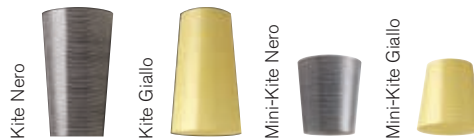

Kite
incandescent
3x40W E12
candelabra
type G16,5 frosted

fluorescent
1x24W 2G11
type T5
electronic ballast

WEIGHT
Kite
net lbs 1,10
gross lbs 4,19

PACKING
vol. cub. ft. 2,000
n. boxes 2

MATERIALS
Fiberglass fabric with
Kevlar or carbonium
thread

Kevlar® is a Dupont
registered trademark

Mini-Kite
incandescent
1x40W E12
candelabra
type G16,5 frosted

fluorescent
1x11W E12
candelabra

Mini-Kite
net lbs 0,66
gross lbs 2,43

vol. cub. ft. 0,714
n. boxes 1

	COLOURS	CODE	
Kite (fluorescent)	Nero	111005 20	701,00
	Giallo	111005 55	
Kite (incandescent)	Nero	1110051 20	572,00
	Giallo	1110051 55	
Mini-Kite	Nero	1110052 20	390,00
	Giallo	1110052 55	
SPARE PARTS			
Lampshade Kite	Nero	111S005 20	441,00
	Giallo	111S005 55	
Lampshade Mini-Kite	Nero	111S052 20	164,00
	Giallo	111S052 55	
SPECIAL COLOURS			
Only lampshade Kite	40		441,00
Only lampshade Mini-Kite	100		164,00

MINIMUM QUANTITY - Lead time on request