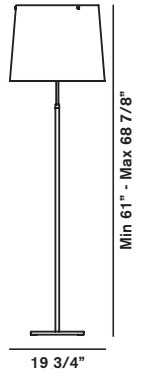

GIGA-LITE

incandescent
3x150W E26 medium
type A19 frosted

with dimmer included

energy saving
3x23W E26 medium

WEIGHT
net lbs 21,63
gross lbs 30,68

PACKING
vol. cub. ft. 7,643
n. boxes 2

MATERIALS
Fiberglass fabric with
Kevlar or carbonium
thread and stainless
steel

Extendable

Kevlar® is a Dupont
registered trademark

	COLOURS	CODE	
Giga-Lite	Giallo	139013 55	2.062,00
	Nero	139013 20	
SPARE PARTS			
Lampshade Giga-Lite	Giallo	139S001 55	781,00
	Nero	139S001 20	
SPECIAL COLOURS			
Only lampshade Giga-Lite	MINIMUM QUANTITY - Lead time on request		
	50		781,00