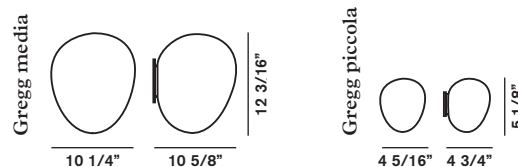

GREGG

Gregg media

halogen
1x100W E26 medium
type T10
shielded frosted

energy saving
1x23W E26 medium

WEIGHT

Gregg media
net lbs 6,40
gross lbs 8,61

PACKING

vol. cub. ft. 1,857
n. boxes 2

MATERIALS

Blown satin glass,
white lacquered metal

Gregg piccola

halogen
1x25W G9
type T4 Bi-Pin

Gregg piccola

net lbs 1,32
gross lbs 2,10

vol. cub. ft. 0,393
n. boxes 1

	COLOURS	CODE	
Gregg media	Bianco	168005 10	602,00
Gregg piccola	Bianco	1680052 10	264,00
SPARE PARTS			
Glass Gregg media	Bianco	168S00 10	354,00
Glass Gregg piccola	Bianco	168S002 10	129,00
SPECIAL COLOURS		MINIMUM QUANTITY - Lead time on request	
Only glass Gregg media	60		354,00
Only glass Gregg piccola	100		129,00