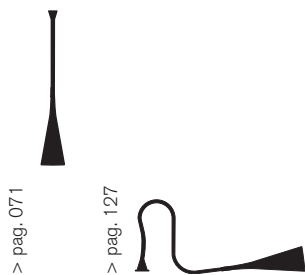

incandescent
1x60W E26 medium
type G25

energy saving
1x23W E26 medium

WEIGHT
net lbs 4,42
gross lbs 7,06

PACKING
vol. cub. ft. 1,893
n. boxes 1

MATERIALS
Silicone rubber

	COLOURS	CODE	
Uto	Bianco	142000 10	613,00
	Giallo	142000 50	
	Arancio	142000 53	

SPECIAL COLOURS	MINIMUM QUANTITY - Lead time on request	
Complete lamp Uto	100	613,00