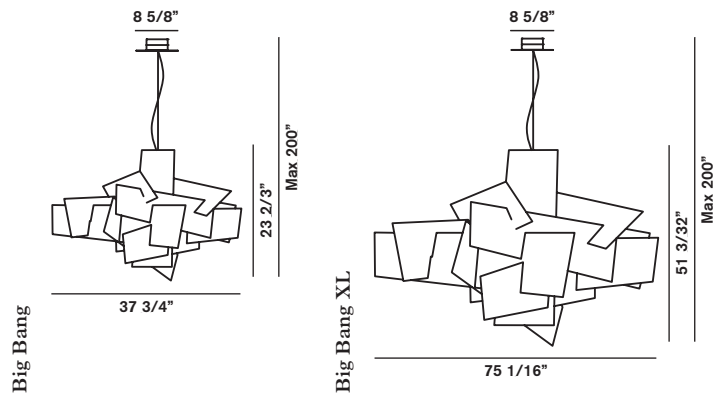

BIG BANG

Big Bang

halogen
1x200W RSC (4 11/16")
type T3

WEIGHT

Big Bang
net lbs 11,92
gross lbs 16,34

PACKING

vol. cub. ft. 2,357
n. boxes 2

MATERIALS

Methacrylate and
white lacquered metal

Big Bang

Big Bang XL

halogen
1x200WRSC (4 11/16")
type T3

Big Bang XL

net lbs 64,02
gross lbs 81,68

vol. cub. ft. 6,357
n. boxes 2

	COLOURS	CODE	
Big Bang	Bianco	151007 10	1.374,00
	Rosso	151007 63	1.637,00
Big Bang XL (lead time on request) - not UL	Bianco	1510072 10	6.700,00
	Rosso	1510072 63	7.263,00
SPARE PARTS			
Set lampshades Big Bang	Bianco	151S00 10	572,00
	Rosso	151S00 63	835,00
Bulb guard		PIREX180-50/2	28,00
SPECIAL COLOURS			
MINIMUM QUANTITY - Lead time on request			
Only set lampshades Big Bang	20		835,00
Only set lampshades Big Bang XL	20		4.395,00