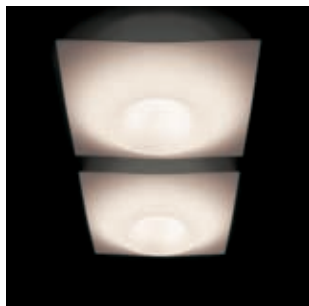

GEA

fluorescent
1x40W 2GX13 type circle T5
electronic ballast

WEIGHT
net lbs 9,27
gross lbs 15,45

PACKING
vol. cub. ft. 4,679
n. boxes 2

MATERIALS
Polished methacrylate

	COLOURS	CODE	
Gea	Bianco	137008 10	920,00
	Avorio	137008 50	
SPARE PARTS			
Lampshade Gea	Bianco	137S00 10	406,00
	Avorio	137S00 50	
SPECIAL COLOURS			
Only lampshade Gea	MINIMUM QUANTITY - Lead time on request		
	50		406,00

> pag. 107

Bianco

Avorio