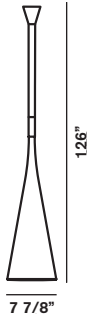

UTO

incandescent 1x60W E26 medium type G25 	energy saving 1x23W E26 medium 	WEIGHT net lbs 4,42 gross lbs 7,06	PACKING vol. cub. ft. 1,893 n. boxes 1	MATERIALS Silicone rubber	CERTIFICATIONS

	COLOURS	CODE	
Uto	Bianco	142000 10	613,00
	Giallo	142000 50	
	Arancio	142000 53	
SPECIAL COLOURS	MINIMUM QUANTITY - Lead time on request		
Complete lamp Uto	100		613,00

> pag. 025

> pag. 071

Bianco

Giallo

Arancio