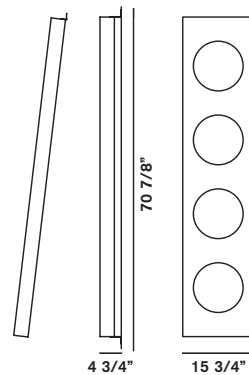

DOLMEN

fluorescent
2x40W G13 type T8
conventional ballast

WEIGHT
net lbs 33,11
gross lbs 37,53

PACKING
vol. cub. ft. 5,714
n. boxes 1

MATERIALS
Polycarbonate and
aluminium

	COLOURS	CODE	
Dolmen	Alluminio	076005 25	3.484,00
SPECIAL COLOURS			
Complete lamp Dolmen	MINIMUM QUANTITY - Lead time on request		
	20		3.484,00