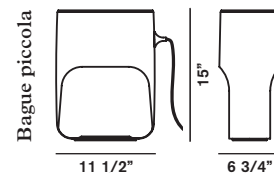

BAGUE

Bague piccola
incandescent
1x100W E26 medium
type A19 frosted

WEIGHT

Bague piccola
net lbs 5,08
gross lbs 7,06

PACKING

vol. cub. ft. 1,714
n. boxes 1

MATERIALS

Silicon-coated metallic
mesh

Bague piccola

COLOURS

Bianco
Alluminio

CODE

1340012 10
1340012 25

734,00

Bague piccola Bianco

Bague piccola Alluminio