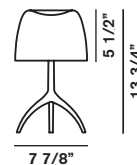

Lumiere 05 piccola