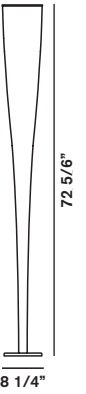

MITE

halogen
1x150W E26 medium
type T10 shielded frosted

with dimmer included

WEIGHT
net lbs 15,45
gross lbs 22,08

PACKING
vol. cub. ft. 5,500
n. boxes 1

MATERIALS
Fiberglass fabric with
Kevlar or carbonium
thread and chrome
metal

Kevlar® is a Dupont
registered trademark

	COLOURS	CODE	
Mite	Giallo	111003 55	1.594,00
	Nero	111003 20	
SPARE PARTS			
Lampshade Mite	Giallo	111S00 55	810,00
	Nero	111S00 20	
SPECIAL COLOURS			
Only lampshade Mite	MINIMUM QUANTITY - Lead time on request		
	50		810,00