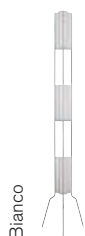

incandescent
3x100W E26 medium
type A19 frosted

energy saving
3x23W E26 medium

WEIGHT
net lbs 9,05
gross lbs 20,09

PACKING
vol. cub. ft. 4,250
n. boxes 2

MATERIALS
Polyethylene and
lacquered metal

Elements with
separate switch

	COLOURS	CODE	
Totem	Bianco	086003 10	961,00
SPARE PARTS			
Set lampshades Totem	Bianco	086S00 10	231,00
Lampshade Totem	Bianco	086P01 10	78,00
SPECIAL COLOURS		MINIMUM QUANTITY - Lead time on request	
Only set lampshades Totem		100	231,00