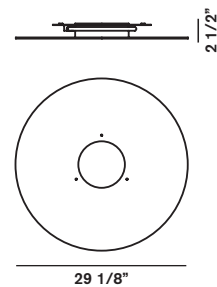

ELLEPI

fluorescent
1x40W 2GX13 type circline T5
electronic ballast

WEIGHT
net lbs 9,49
gross lbs 15,45

PACKING
vol. cub. ft. 6,000
n. boxes 2

MATERIALS
Methacrylate and
white lacquered metal

	COLOURS	CODE	
Ellepi	Bianco	128005 10	904,00
SPARE PARTS			
Lampshade Ellepi	Bianco	128S00 10	455,00
SPECIAL COLOURS			
Only lampshade Ellepi	MINIMUM QUANTITY - Lead time on request		455,00
	50