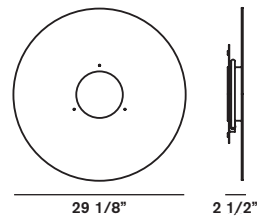

ELLEPI

fluorescent
1x40W 2GX13
type circline T5
electronic ballast

WEIGHT
net lbs 9,49
gross lbs 15,45

PACKING
vol. cub. ft. 6,000
n. boxes 2

MATERIALS
Methacrylate

	COLOURS	CODE	
Ellepi	Bianco	128005 10	904,00
SPARE PARTS			
Lampshade Ellepi	Bianco	128S00 10	455,00
SPECIAL COLOURS			
Only lampshade Ellepi	MINIMUM QUANTITY - Lead time on request		
	50		455,00