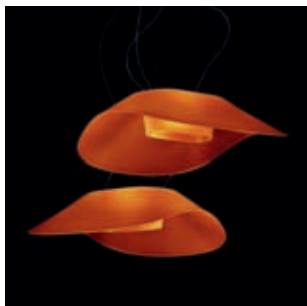

# FLY-FLY

halogen  
1x300W RSC (4 11/16")  
type T3

**WEIGHT**  
net lbs 14,33  
gross lbs 16,53

**PACKING**  
vol. cub ft. 5,297  
n. boxes 1

**MATERIALS**  
Polycarbonate

	COLOURS	CODE	
Fly-Fly	Bianco	180007 10	<b>949,00</b>
	Arancio	180007 53	
<b>SPARE PARTS</b>			
Lampshade Fly-Fly	Bianco	180S01 10	<b>265,00</b>
	Arancio	180S01 53	
Bulb guard		PIREX138/2S4	<b>22,00</b>
<b>SPECIAL COLOURS</b>			
Only lampshade Fly-Fly		<b>MINIMUM QUANTITY - Lead time on request</b>	
	100		<b>265,00</b>