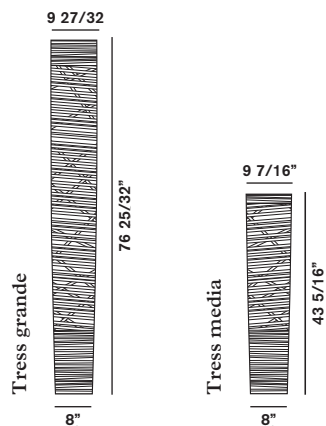

TRESS

Tress grande

halogen 1x75W E26 medium type PAR30 30°

1x300W RSC (4 11/16") type T3

with dimmer included

WEIGHT

Tress grande

net lbs 18,74
gross lbs 24,25

PACKING

vol. cub. ft. 7,063
n. boxes 2

MATERIALS

Compound material on lacquered glass fibre base

Tress media

halogen 1x75W E26 medium type PAR30 30°

with dimmer included

Tress media

net lbs 8,60
gross lbs 12,57

vol. cub. ft. 4,167
n. boxes 2

	COLOURS	CODE	
Tress grande	Bianco	182003 10	2.369,00
	Nero	182003 20	
	Rosso	182003 63	
Tress media	Bianco	182004 10	1.349,00
	Nero	182004 20	
	Rosso	182004 63	
SPARE PARTS			
Lampshade Tress media	Bianco	182S02 10	939,00
	Nero	182S02 20	
	Rosso	182S02 63	
Halogen protection glass Tress grande		PIREX138/2S4	22,00
SPECIAL COLOURS			
Complete lamp Tress grande	40		2.369,00
Only lampshade Tress media	40		939,00

> pag. 022

> pag. 064

Bianco

Nero

Rosso