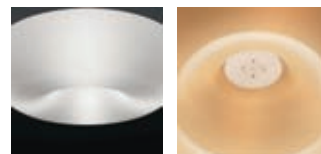

Circus 07 grande
incandescent
4x40W E26 medium
type A19 frosted

Circus 07 piccola
incandescent
4x25W E12 candelabra
type G16,5 frosted

WEIGHT
Circus 07 grande
net lbs 10,38
gross lbs 14,13

PACKING
vol. cub. ft. 2,679
n. boxes 2

MATERIALS
Blown glass and
metal

Circus 07 piccola
net lbs 5,52
gross lbs 8,39

vol. cub. ft. 1,250
n. boxes 2

	COLOURS	CODE	
Circus 07 grande	Bianco	0460081 11	955,00
	Avorio	0460081 51	
Circus 07 piccola	Bianco	046008 11	648,00
	Avorio	046008 51	
SPARE PARTS			
Glass Circus 07 grande	Bianco	046S001 11	599,00
	Avorio	046S001 51	
Glass Circus 07 piccola	Bianco	046S00 11	333,00
	Avorio	046S00 51	
SPECIAL COLOURS			
	MINIMUM QUANTITY - Lead time on request		
Only glass Circus 07 grande	40		599,00
Only glass Circus 07 piccola	40		333,00