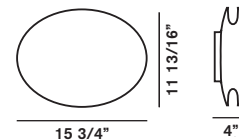

EASY

	WEIGHT	PACKING	MATERIALS
halogen 1x100W RSC (3 1/8") type T3 	halogen net lbs 4,65 gross lbs 6,84	vol. cub. ft. 1,286 n. boxes 2	Blown glass
fluorescent 2x18W G24q-2 type T4 electronic ballast 	fluorescent net lbs 4,19 gross lbs 6,40	vol. cub. ft. 1,286 n. boxes 2	

	COLOURS	CODE	
Easy (halogen)	Bianco	173005A 10	862,00
	Avorio	173005A 50	
Easy (fluorescent)	Bianco	173005F 10	1.056,00
	Avorio	173005F 50	
SPARE PARTS			
Glass Easy	Bianco	173S00 10	556,00
	Avorio	173S00 50	
Bulb guard		PIREX94/4	30,00
SPECIAL COLOURS			
Only glass Easy	MINIMUM QUANTITY - Lead time on request		
	60		556,00

> pag. 080