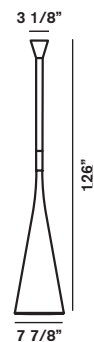

# UTO

incandescent  
1x60W E26 medium  
type G25

energy saving  
1x23W E26 medium

**WEIGHT**  
net lbs 4,42  
gross lbs 7,06

**PACKING**  
vol. cub. ft. 1,893  
n. boxes 1

**MATERIALS**  
Silicone rubber

	COLOURS	CODE	
Uto	Bianco	142000 10	613,00
	Giallo	142000 50	
	Arancio	142000 53	
<b>SPECIAL COLOURS</b>	<b>MINIMUM QUANTITY - Lead time on request</b>		
Complete lamp Uto	100		613,00