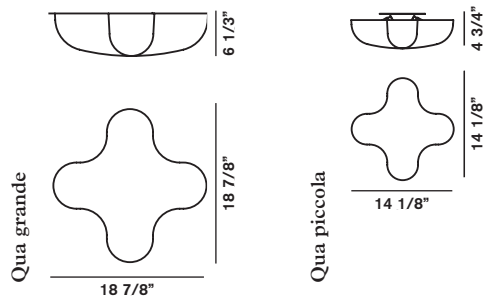

QUA

Qua grande

incandescent
4x40W E26 medium
type A19 frosted

Qua piccola

incandescent
4x40W E12 candelabra
type G16,5 frosted

WEIGHT

Qua grande

net lbs 13,25
gross lbs 17,00

PACKING

vol. cub. ft. 2,679
n. boxes 2

MATERIALS

Blown satin glass

Qua piccola

net lbs 4,42
gross lbs 6,40

vol. cub. ft. 1,429
n. boxes 2

	COLOURS	CODE	
Qua grande	Bianco	0950051 10	1.048,00
Qua piccola	Bianco	095005 10	732,00
SPARE PARTS			
Glass Qua grande	Bianco	095S001 10	702,00
Glass Qua piccola	Bianco	095S00 10	401,00
SPECIAL COLOURS			
MINIMUM QUANTITY - Lead time on request			
Only glass Qua grande	40		702,00
Only glass Qua piccola	40		401,00