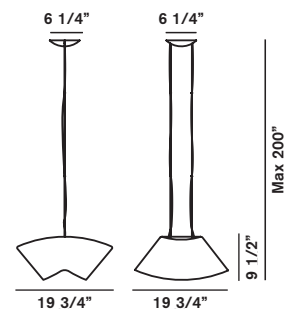

CROSS

halogen
1x200W RSC (3 1/8")
type T3

WEIGHT
net lbs 13,69
gross lbs 18,76

PACKING
vol. cub. ft. 6,250
n. boxes 2

MATERIALS
Blown glass and white
lacquered metal

	COLOURS	CODE	
Cross	Bianco	083007 10	1.557,00
	Giallo pesca	083007 50	
SPARE PARTS			
Glass Cross	Bianco	083S01 10	841,00
	Giallo pesca	083S01 50	
Lower bulb guard		PIREX150/3	37,00
Upper bulb guard		PIREX94/3	28,00
SPECIAL COLOURS			
Only glass Cross	MINIMUM QUANTITY - Lead time on request		
	40		841,00