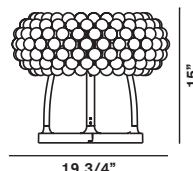

Caboche grande