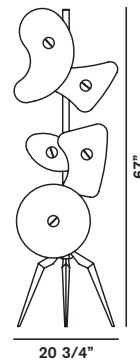

ORBITAL

incandescent
5x40W E12 candelabra
type G16,5 frosted

WEIGHT
net lbs 22,38
gross lbs 29,89

PACKING
vol. cub. ft. 7,429
n. boxes 2

MATERIALS
Silkscreen-printed
glass and lacquered
metal

	COLOURS	CODE	
Orbital	Bianco	036003 10	1.844,00
	Colorato	036003	
SPARE PARTS			
Set glasses Orbital	Bianco	036S01 10	465,00
	Colorato	036S01	
Glass Orbital 1	Bianco	043S00/1 10	111,00
	Rosso	043S00/1 63	
Glass Orbital 2	Bianco	043S00/2 10	111,00
	Blu	043S00/2 33	
Glass Orbital 3	Bianco	043S00/3 10	111,00
Glass Orbital 4	Bianco	043S00/4 10	111,00
	Verde	043S00/4 40	
Glass Orbital 5	Bianco	043S00/5 10	111,00
	Arancio	043S00/5 52	
SPECIAL COLOURS		MINIMUM QUANTITY - Lead time on request	
Only set glasses Orbital		20	465,00

> pag. 097

Bianco

Colorato