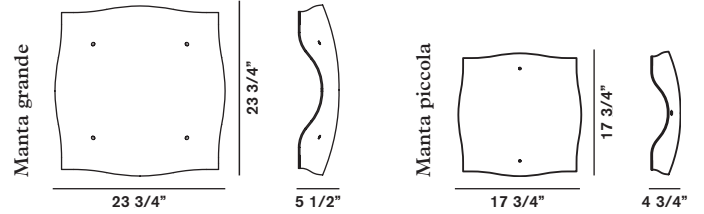

MANTA

Manta grande
incandescent
4x60W E26 medium
type A19 frosted

energy saving
4x23W E26 medium

fluorescent
2x24W 2G11 type T5
electronic ballast

Manta piccola
halogen
1x100W RSC (3 1/8")
type T3

fluorescent
2x18W 2G11 type T5
electronic ballast

WEIGHT

Manta grande (incandescent)

net lbs 13,91 vol. cub. ft. 6,071
gross lbs 18,98 n. boxes 2

PACKING

Manta grande (fluorescent)

net lbs 11,70 vol. cub. ft. 5,714
gross lbs 16,78 n. boxes 2

MATERIALS

Silkscreen-printed
satin glass

Manta piccola (halogen)

net lbs 5,74 vol. cub. ft. 2,321
gross lbs 8,39 n. boxes 2

Manta piccola (fluorescent)

net lbs 4,42 vol. cub. ft. 2,679
gross lbs 8,17 n. boxes 2

	COLOURS	CODE	
Manta grande (incandescent)	Bianco	123005 10	772,00
Manta grande (fluorescent)	Bianco	123005F 10	934,00
Manta piccola (halogen)	Bianco	1230052 10	607,00
Manta piccola (fluorescent)	Bianco	1230052F 10	778,00
SPARE PARTS			
Glass Manta grande	Bianco	123S00 10	377,00
Glass Manta piccola	Bianco	123S002 10	249,00
Bulb guard		PIREX94/4	30,00
SPECIAL COLOURS		MINIMUM QUANTITY - Lead time on request	
Only glass Manta grande		40	377,00
Only glass Manta piccola		40	249,00