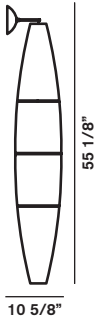

HAVANA

incandescent
1x100W E26 medium
type A19 frosted

energy saving
1x23W E26 medium

WEIGHT
net lbs 4,19
gross lbs 5,96

PACKING
vol. cub. ft. 1,607
n. boxes 2

MATERIALS
Polyethylene and
lacquered metal

Shade divided into
4 sections

	COLOURS	CODE	
Havana	Giallo crema	0400072	436,00
	Bianco	0400072 10	
	Ghiaccio	0400072 16	
SPARE PARTS			
Set lampshades Havana	Giallo crema	040S00	160,00
	Bianco	040S00 10	
	Ghiaccio	040S00 16	
SPECIAL COLOURS			
Only set lampshades Havana		MINIMUM QUANTITY - Lead time on request	
	100		160,00