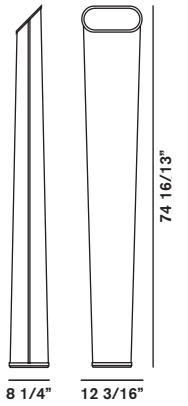

EMPIRE

halogen
1x150W RSC (4 11/16") type T3
with dimmer included

WEIGHT
net lbs 23,84
gross lbs 28,26

PACKING
vol. cub. ft. 8,750
n. boxes 1

MATERIALS
Methacrylate

	COLOURS	CODE	
Empire	Bianco	165003 10	1.705,00
	Grigio trasparente	165003 25	
	Marrone	165003 52	
SPARE PARTS			
Bulb guard		PIREX138/4	37,00
SPECIAL COLOURS			
Complete lamp Empire	MINIMUM QUANTITY - Lead time on request		
	50		1.705,00