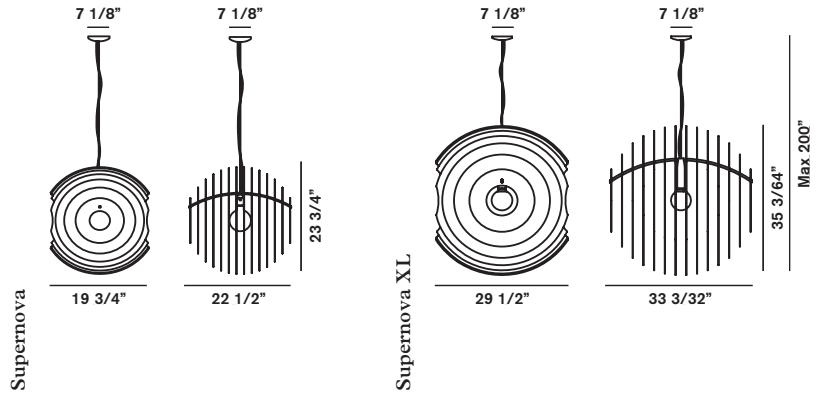

# SUPERNOVA

incandescent  
1x100W E26 medium  
type G40 frosted

**WEIGHT**

**Supernova**  
net lbs 17,66  
gross lbs 22,08

**PACKING**

vol. cub. ft. 3,929  
n. boxes 1

**MATERIALS**

Aluminium matt or  
lacquered aluminium