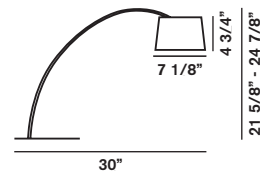

TWIGGY

halogen
1x60W G9
type T4 Bi-Pin

with dimmer included

WEIGHT
net lbs 10,15
gross lbs 13,47

PACKING
vol. cub. ft. 2,964
n. boxes 2

MATERIALS
Compound material
on lacquered glass
fibre base

	COLOURS	CODE	
Twiggy	Bianco	1590012 10	778,00
	Nero	1590012 20	
	Giallo	1590012 55	
	Rosso	1590012 63	
SPARE PARTS			
Lampshade Twiggy piccola	Bianco	159S002 10	352,00
	Nero	159S002 20	
	Giallo	159S002 55	
	Rosso	159S002 63	
SPECIAL COLOURS			
Complete lamp Twiggy piccola	MINIMUM QUANTITY - Lead time on request		
	50		778,00