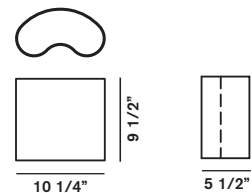

DOUBLE 07

incandescent
2x100W E26 medium
type A19 frosted

energy saving
2x20W E26 medium

WEIGHT
net lbs 4,42
gross lbs 10,15

PACKING
vol. cub. ft. 1,429
n. boxes 2

MATERIALS
Blown glass

	COLOURS	CODE	
Double 07	Bianco	069005 11	646,00
	Avorio	069005 51	
SPARE PARTS			
Glass Double 07	Bianco	069S00 11	354,00
	Avorio	069S00 51	
SPECIAL COLOURS		MINIMUM QUANTITY - Lead time on request	
Only glass Double 07		100	354,00

Bianco

Avorio