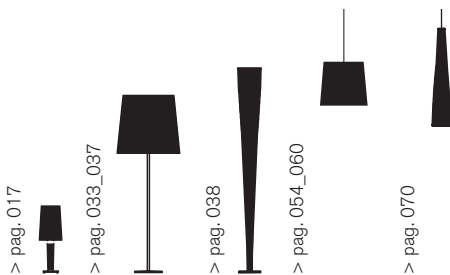

Kite
incandescent
3x40W E12
candelabra
type G16,5 frosted

fluorescent
1x24W 2G11
type T5
electronic ballast

WEIGHT
Kite
net lbs 1,10
gross lbs 4,19

PACKING
vol. cub. ft. 2,000
n. boxes 2

MATERIALS
Fiberglass fabric with
Kevlar or carbonium
thread

Kevlar® is a Dupont
registered trademark

Mini-Kite
incandescent
1x40W E12
candelabra
type G16,5 frosted

fluorescent
1x11W E12
candelabra

Mini-Kite
net lbs 0,66
gross lbs 2,43

vol. cub. ft. 0,714
n. boxes 1

	COLOURS	CODE	
Kite (fluorescent)	Nero	111005 20	701,00
	Giallo	111005 55	
Kite (incandescent)	Nero	1110051 20	572,00
	Giallo	1110051 55	
Mini-Kite	Nero	1110052 20	390,00
	Giallo	1110052 55	
SPARE PARTS			
Lampshade Kite	Nero	111S005 20	441,00
	Giallo	111S005 55	
Lampshade Mini-Kite	Nero	111S052 20	164,00
	Giallo	111S052 55	
SPECIAL COLOURS			
Only lampshade Kite	40		441,00
Only lampshade Mini-Kite	100		164,00

MINIMUM QUANTITY - Lead time on request