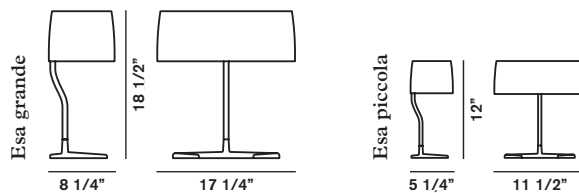

ESA 07

Esa 07 grande
incandescent
1x100W E26 medium
type A19 frosted

Esa 07 piccola
halogen
1x40W G9
type T4 Bi-Pin

with dimmer included

WEIGHT

Esa 07 grande
net lbs 7,06
gross lbs 10,60

PACKING

vol. cub. ft. 3,286
n. boxes 2

MATERIALS

Blown glass and
polished aluminium

WEIGHT

Esa 07 piccola
net lbs 5,08
gross lbs 8,39

vol. cub. ft. 1,393
n. boxes 2

	COLOURS	CODE	
Esa 07 grande	Bianco	075001 11	1.172,00
	Avorio	075001 51	
Esa 07 piccola	Bianco	0750012 11	559,00
	Avorio	0750012 51	
SPARE PARTS			
Glass Esa 07 grande	Bianco	075S00 11	527,00
	Avorio	075S00 51	
Glass Esa 07 piccola	Bianco	075S002 11	300,00
	Avorio	075S002 51	
SPECIAL COLOURS			
	MINIMUM QUANTITY - Lead time on request		
Only glass Esa 07 grande	40		527,00
Only glass Esa 07 piccola	60		300,00