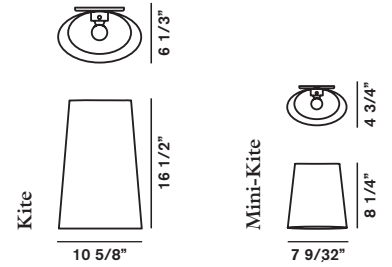

KITE • MINI-KITE