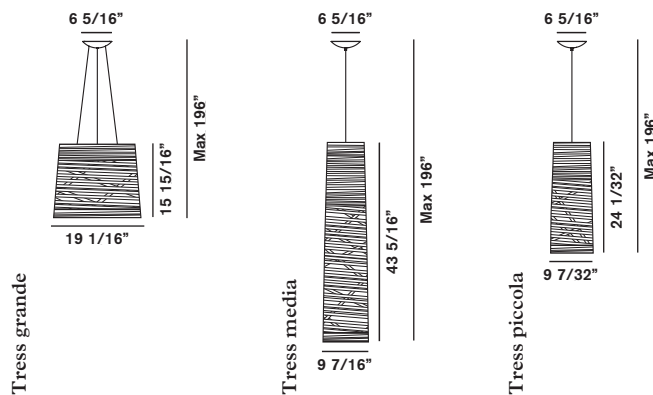

TRESS

Tress grande
halogen
1x200W RSC (4 11/16")
type T3

Tress media
Tress piccola
halogen
1x75W E26 medium
type PAR30 30°

WEIGHT

Tress grande
net lbs 10,80
gross lbs 14,11

Tress media
net lbs 5,29
gross lbs 9,26

Tress piccola
net lbs 3,75
gross lbs 6,83

PACKING

vol. cub. ft. 7,451
n. boxes 2

vol. cub. ft. 3,991
n. boxes 2

vol. cub. ft. 2,154
n. boxes 2

MATERIALS

Compound material
on lacquered glass
fibre base

	COLOURS	CODE	
Tress grande	Bianco	182007 10	1.625,00
	Nero	182007 20	
	Rosso	182007 63	
Tress media	Bianco	182017 10	1.196,00
	Nero	182017 20	
	Rosso	182017 63	
Tress piccola	Bianco	182027 10	916,00
	Nero	182027 20	
	Rosso	182027 63	

> pag. 022

> pag. 041