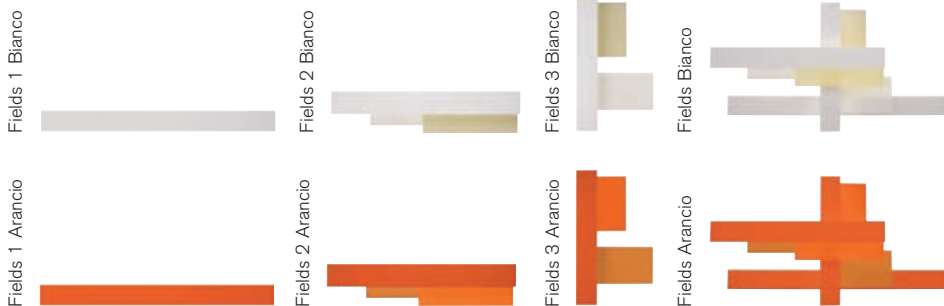

SPECIAL COLOURS

MINIMUM QUANTITY - Lead time on request

Complete lamp Fields	50	3.250,00