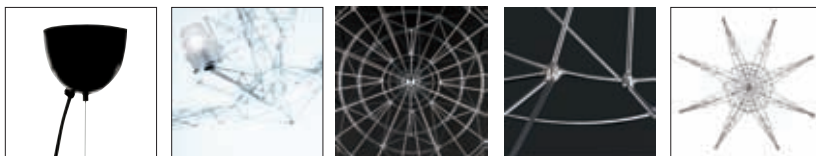

halogen
8x20W G4 12V
type T3
=CD

WEIGHT
net lbs 16,78
gross lbs 38,85

PACKING
vol. cub. ft. 37,143
n. boxes 1

MATERIALS
Anodised metal

	COLOURS	CODE	
Lightweight	Anodizzato	064007 ZI	6.573,00
SPARE PARTS			
Glass Lightweight	Bianco	061V01	174,00
SPECIAL COLOURS			
Complete lamp Lightweight	MINIMUM QUANTITY - Lead time on request		6.573,00