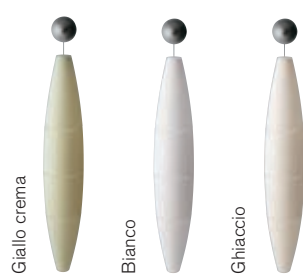

Shade divided into  
4 sections

	COLOURS	CODE	
<b>Havana</b>	Giallo crema	0400072	<b>436,00</b>
	Bianco	0400072 10	
	Ghiaccio	0400072 16	
<b>SPARE PARTS</b>			
Set lampshades Havana	Giallo crema	040S00	<b>160,00</b>
	Bianco	040S00 10	
	Ghiaccio	040S00 16	
<b>SPECIAL COLOURS</b>			
Only set lampshades Havana		<b>MINIMUM QUANTITY - Lead time on request</b>	
	100		<b>160,00</b>