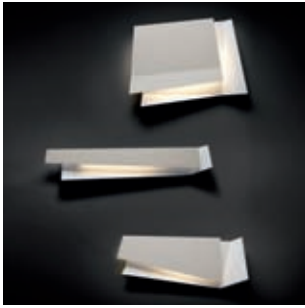

FLAP

Flap 1
Flap 2
fluorescent
2x18W 2G11 type T5
electronic ballast

Flap 3
fluorescent
1x40W 2G11 type T5
electronic ballast

WEIGHT	PACKING	MATERIALS
Flap 1 net lbs 6,17 gross lbs 7,72	vol. cub. ft. 1,423 n. boxes 1	Lacquered aluminium
Flap 2 net lbs 5,51 gross lbs 10,14	vol. cub. ft. 1,266 n. boxes 1	
Flap 3 net lbs 7,05 gross lbs 12,79	vol. cub. ft. 0,879 n. boxes 1	

	COLOURS	CODE	
Flap 1	Bianco	1930051 10	792,00
	Righe	1930051 52	
Flap 2	Bianco	1930052 10	782,00
	Righe	1930052 52	
Flap 3	Bianco	1930053 10	772,00
	Righe	1930053 52	
SPECIAL COLOURS	MINIMUM QUANTITY - Lead time on request		
Complete lamp Flap 1	40		792,00
Complete lamp Flap 2	40		782,00
Complete lamp Flap 3	40		772,00