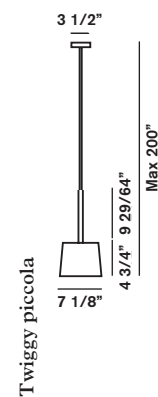

TWIGGY

Twiggy piccola
halogen
1x60W G9
type T4 Bi-Pin

WEIGHT

Twiggy piccola
net lbs 1,55
gross lbs 3,09

PACKING

vol. cub. ft. 1,179
n. boxes 2

MATERIALS

Compound material
on lacquered glass
fibre base

	COLOURS	CODE	
Twiggy piccola	Bianco	1590072 10	687,00
	Nero	1590072 20	
	Giallo	1590072 55	
	Rosso	1590072 63	
SPARE PARTS			
Lampshade Twiggy piccola	Bianco	159S002 10	352,00
	Nero	159S002 20	
	Giallo	159S002 55	
	Rosso	159S002 63	
SPECIAL COLOURS			
Complete lamp Twiggy piccola	MINIMUM QUANTITY - Lead time on request		
	50		687,00