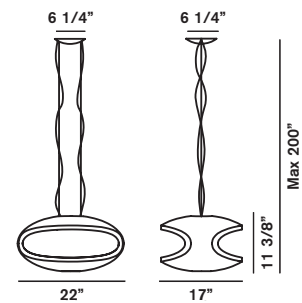

O-SPACE

halogen
1x150W RSC (3 1/8")
type T3

WEIGHT
net lbs 9,71
gross lbs 14,13

PACKING
vol. cub. ft. 5,536
n. boxes 1

MATERIALS
Expanded
polyurethane and
chrome metal

	COLOURS	CODE	
O-Space	Bianco	127007 10	1.596,00
	Arancio	127007 53	
SPARE PARTS			
Bulb guard		PIREX94/3	28,00
Protection disc halogen		PIREX D100/3	39,00
SPECIAL COLOURS			
Complete lamp O-Space	MINIMUM QUANTITY - Lead time on request		
	50		1.596,00