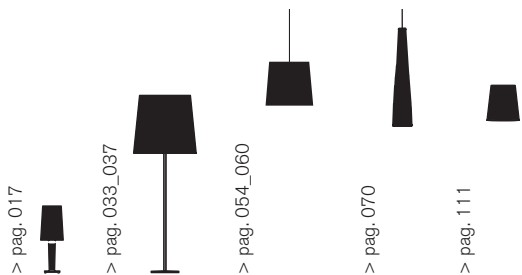

MITE

halogen
1x150W E26 medium
type T10 shielded frosted

with dimmer included

WEIGHT
net lbs 15,45
gross lbs 22,08

PACKING
vol. cub. ft. 5,500
n. boxes 1

MATERIALS
Fiberglass fabric with
Kevlar or carbonium
thread and chrome
metal

Kevlar® is a Dupont
registered trademark

	COLOURS	CODE	
Mite	Giallo	111003 55	1.594,00
	Nero	111003 20	
SPARE PARTS			
Lampshade Mite	Giallo	111S00 55	810,00
	Nero	111S00 20	
SPECIAL COLOURS			
Only lampshade Mite	MINIMUM QUANTITY - Lead time on request		
	50		810,00