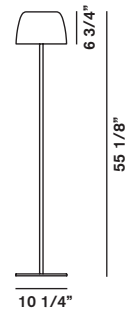

LUMIERE 05

incandescent
3x40W E12 candelabra
type G16,5 frosted

with dimmer included

WEIGHT

net lbs 18,76
gross lbs 25,61

PACKING

vol. cub. ft. 3,179
n. boxes 2

MATERIALS

Blown glass and
stainless steel

	COLOURS	CODE	
Lumiere lettura 05	Bianco	026014 11	1.240,00
	Grigio	026014 25	
	Avorio	026014 50	
	Ambra	026014 52	
SPARE PARTS			
Glass Lumiere 05 grande	Bianco	026S00 11	344,00
	Grigio	026S00 25	
	Avorio	026S00 50	
	Ambra	026S00 52	
SPECIAL COLOURS			
Only glass Lumiere 05 grande		MINIMUM QUANTITY - Lead time on request	
	40		344,00

> pag. 018

> pag. 085

Bianco

Grigio

Avorio

Ambra