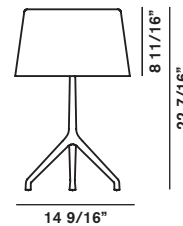

# LUMIERE XXL

14 9/16"

8 11/16"  
22 7/16"

halogen  
3x60W G9  
type T4 Bi-Pin  
with dimmer included

**WEIGHT**  
net lbs 12,13  
gross lbs 15,43

**PACKING**  
vol. cub. ft. 5,191  
n. boxes 2

**MATERIALS**  
Blown glass and  
lacquered aluminium