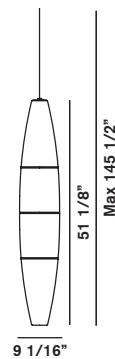

HAVANA OUTDOOR SOSPENSIONE