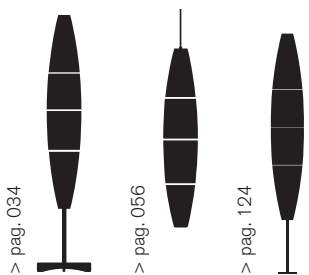

Shade divided into  
4 sections

	COLOURS	CODE	
<b>Havana</b>	Giallo crema	0400072	<b>436,00</b>
	Bianco	0400072 10	
	Ghiaccio	0400072 16	
<b>SPARE PARTS</b>			
Set lampshades Havana	Giallo crema	040S00	<b>160,00</b>
	Bianco	040S00 10	
	Ghiaccio	040S00 16	
<b>SPECIAL COLOURS</b>			
Only set lampshades Havana		<b>MINIMUM QUANTITY - Lead time on request</b>	
	100		<b>160,00</b>