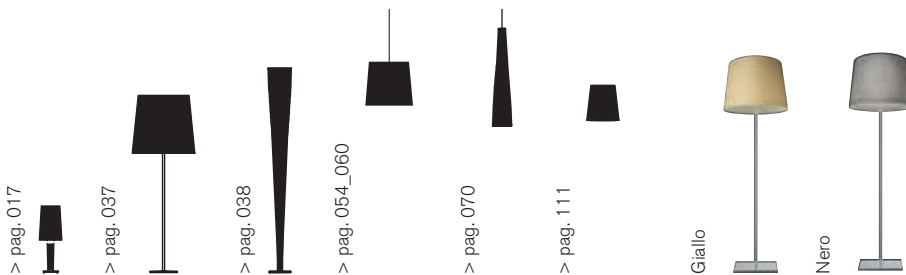

incandescent
3x150W E26 medium
type A19 frosted

with dimmer included

energy saving
3x23W E26 medium

WEIGHT
net lbs 21,63
gross lbs 30,68

PACKING
vol. cub. ft. 7,643
n. boxes 2

MATERIALS
Fiberglass fabric with
Kevlar or carbonium
thread and stainless
steel

Extendable

Kevlar® is a Dupont
registered trademark

	COLOURS	CODE	
Giga-Lite	Giallo	139013 55	2.062,00
	Nero	139013 20	
SPARE PARTS			
Lampshade Giga-Lite	Giallo	139S001 55	781,00
	Nero	139S001 20	
SPECIAL COLOURS			
Only lampshade Giga-Lite	MINIMUM QUANTITY - Lead time on request		
	50		781,00