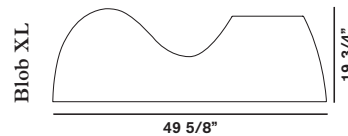

# BLOB

**Blob M**  
 fluorescent  
 2x36W 2G11 type T5  
 electronic ballast

**Blob XL**  
 fluorescent  
 2x55W 2G11 type T5  
 electronic ballast

**WEIGHT**

**Blob M**  
 net lbs 12,14  
 gross lbs 16,56