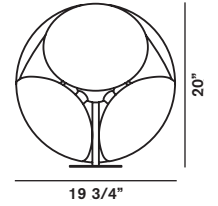

**BUBBLE**

incandescent  
6x40W E12 candelabra  
type G16,5 frosted

**WEIGHT**  
net lbs 13,69  
gross lbs 16,34

**PACKING**  
vol. cub. ft. 2,536  
n. boxes 2

**MATERIALS**  
Polycarbonate and  
chrome metal