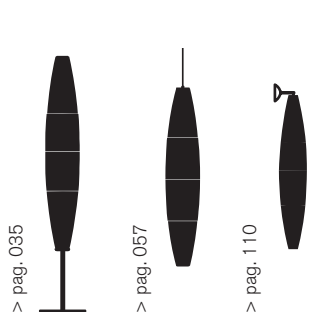

incandescent
1x60W E26 medium
type A19 frosted

energy saving
1x23W E26 medium

WEIGHT
net lbs 6,62
gross lbs 9,49

PACKING
vol. cub. ft. 3,250
n. boxes 2

MATERIALS
Polyethylene
Shade single piece

	COLOURS	CODE	
Havana Outdoor sospensione (without canopy)	Giallo	150007	588,00
	Bianco	150007 10	
SPARE PARTS			
Lampshade Havana Outdoor	Giallo	150S00	296,00
	Bianco	150S00 10	
SPECIAL COLOURS			
Only lampshade Havana Outdoor	MINIMUM QUANTITY - Lead time on request		
	50		296,00