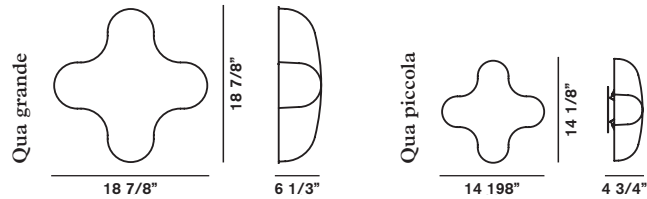

QUA

Qua grande

incandescent
4x40W E26 medium
type A19 frosted

Qua piccola

incandescent
4x40W E12 candelabra
type G16,5 frosted

WEIGHT

Qua grande

net lbs 13,25
gross lbs 17,00

PACKING

vol. cub. ft. 2,679
n. boxes 2

MATERIALS

Blown satin glass

Qua piccola

net lbs 4,42
gross lbs 6,40

vol. cub. ft. 1,429
n. boxes 2

	COLOURS	CODE	
Qua grande	Bianco	0950051 10	1.048,00
Qua piccola	Bianco	095005 10	732,00
SPARE PARTS			
Glass Qua grande	Bianco	095S001 10	702,00
Glass Qua piccola	Bianco	095S00 10	401,00
SPECIAL COLOURS			
MINIMUM QUANTITY - Lead time on request			
Only glass Qua grande	40		702,00
Only glass Qua piccola	40		401,00