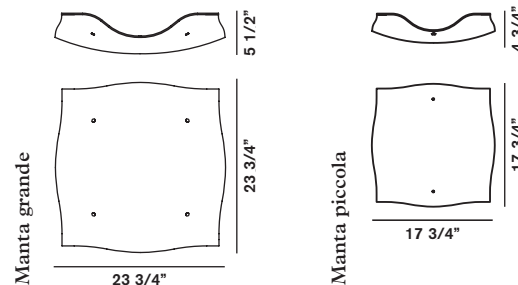

MANTA

Manta grande

incandescent
4x40W E26 medium
type A19 frosted

energy saving
4x23W E26 medium

fluorescent
2x24W 2G11 type T5
electronic ballast

Manta piccola

halogen
1x100W RSC (3 1/8")
type T3

fluorescent
2x18W 2G11 type T5
electronic ballast

WEIGHT

Manta grande (incandescent)

net lbs 13,91 vol. cub. ft. 6,071
gross lbs 18,98 n. boxes 2

Manta grande (fluorescent)

net lbs 11,70 vol. cub. ft. 5,714
gross lbs 16,78 n. boxes 2

Manta piccola (halogen)

net lbs 5,74 vol. cub. ft. 2,321
gross lbs 8,39 n. boxes 2

Manta piccola (fluorescent)

net lbs 4,42 vol. cub. ft. 2,679
gross lbs 8,17 n. boxes 2

MATERIALS

Silkscreen-printed
satin glass and
lacquered metal

	COLOURS	CODE	
Manta grande (incandescent)	Bianco	123005 10	772,00
Manta grande (fluorescent)	Bianco	123005F 10	934,00
Manta piccola (halogen)	Bianco	1230052 10	607,00
Manta piccola (fluorescent)	Bianco	1230052F 10	778,00
SPARE PARTS			
Glass Manta grande	Bianco	123S00 10	377,00
Glass Manta piccola	Bianco	123S002 10	249,00
Bulb guard		PIREX94/4	30,00
SPECIAL COLOURS			
MINIMUM QUANTITY - Lead time on request			
Only glass Manta grande		40	377,00
Only glass Manta piccola		40	249,00