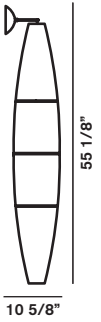

HAVANA MONO