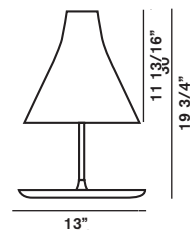

TOSCA

incandescent
1x150W E26 medium
type A19 frosted

with dimmer included

WEIGHT

net lbs 9,93
gross lbs 13,91

PACKING

vol. cub. ft. 4,857
n. boxes 2

MATERIALS

Blown glass and mtal

	COLOURS	CODE	
Tosca	Bianco/Bianco	176001B 10	922,00
	Bianco/Grigio	176001B 25	
	Bianco/Ambra	176001B 52	
Tosca	Legno/Bianco	176001L 10	922,00
	Legno/Grigio	176001L 25	
	Legno/Ambra	176001L 52	
Tosca	Nero/Bianco	176001N 10	922,00
	Nero/Grigio	176001N 25	
	Nero/Ambra	176001N 52	

SPARE PARTS

Glass Tosca	Bianco	176S00 10	484,00
	Grigio	176S00 25	
	Ambra	176S00 52	

SPECIAL COLOURS

Only glass Tosca	MINIMUM QUANTITY - Lead time on request	60	484,00