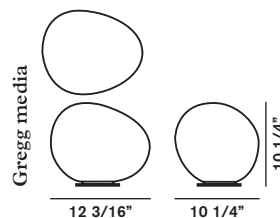

GREGG

Gregg grande

halogen
1x150W E26 medium
type T10 shielded frosted

energy saving
1x23W E26 medium

with dimmer included

WEIGHT

Gregg grande
net lbs 15,01
gross lbs 21,41

PACKING

vol. cub. ft. 4,893
n. boxes 2

MATERIALS

Blown satin glass and
white lacquered metal

Gregg media

halogen
1x100W E26 medium
type T10 shielded frosted

energy saving
1x23W E26 medium

with dimmer included

Gregg media

net lbs 7,28
gross lbs 9,49

vol. cub. ft. 1,857
n. boxes 2

Gregg piccola

halogen 1x25W G9
type T4 Bi-Pin

Gregg piccola

net lbs 1,32
gross lbs 2,10

vol. cub. ft. 0,393
n. boxes 1

	COLOURS	CODE	
Gregg grande	Bianco	1680011 10	967,00
Gregg media	Bianco	168001 10	652,00
Gregg piccola	Bianco	1680012 10	277,00
SPARE PARTS			
Glass Gregg grande	Bianco	168S001 10	667,00
Glass Gregg media	Bianco	168S00 10	354,00
Glass Gregg piccola	Bianco	168S002 10	129,00
SPECIAL COLOURS			
		MINIMUM QUANTITY - Lead time on request	
Only glass Gregg grande	40		667,00
Only glass Gregg media	60		354,00
Only glass Gregg piccola	100		129,00