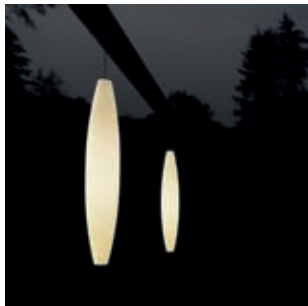

HAVANA OUTDOOR SOSPENSIONE