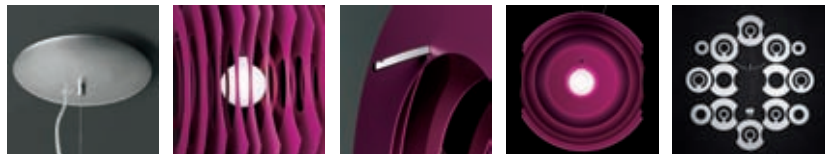

**Supernova**

**Supernova XL**  
net lbs 52,98  
gross lbs 79,47

vol. cub. ft. 37,143  
n. boxes 1

	COLOURS	CODE	
<b>Supernova</b>	Alluminio	102007 20	<b>2.169,00</b>
	Multicolore	102007 66	
<b>Supernova XL</b> no UL - lead time on request	Alluminio	102007SP7 20	<b>10.412,00</b>
	Multicolore	102007SP7 66	
<b>SPECIAL COLOURS</b>	<b>MINIMUM QUANTITY - Lead time on request</b>		
Complete lamp Supernova	10		<b>2.169,00</b>
Complete lamp Supernova XL	5		<b>10.412,00</b>