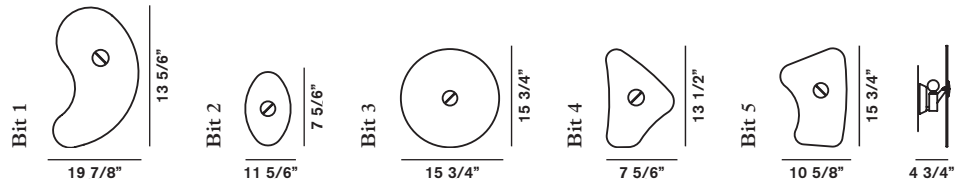

BIT

incandescent
1x60W E12
candelabra
type G16,5 frosted

energy saving
1x7W E12 candelabra

WEIGHT

Bit 1
net lbs 3,75
gross lbs 5,74

Bit 2
net lbs 3,75
gross lbs 5,47

Bit 3
net lbs 3,75
gross lbs 5,47

Bit 4
net lbs 3,75
gross lbs 5,47

Bit 5
net lbs 3,75
gross lbs 5,47

PACKING

vol. cub. ft. 1,607
n. boxes 2

vol. cub. ft. 1,607
n. boxes 2

vol. cub. ft. 1,607
n. boxes 2

vol. cub. ft. 1,607
n. boxes 2

vol. cub. ft. 1,607
n. boxes 2

MATERIALS

Silkscreen-printed
glass and lacquered
metal

	COLOURS	CODE	
Bit 1	Rosso	0430051	409,00
	Bianco	0430051 10	
Bit 2	Blu	0430052	409,00
	Bianco	0430052 10	
Bit 3	Bianco	0430053	409,00
Bit 4	Verde	0430054	409,00
	Bianco	0430054 10	
Bit 5	Arancio	0430055	409,00
	Bianco	0430055 10	
SPARE PARTS			
Glass Bit 1	Bianco	043S00/1 10	111,00
	Rosso	043S00/1 63	
Glass Bit 2	Bianco	043S00/2 10	111,00
	Blu	043S00/2 33	
Glass Bit 3	Bianco	043S00/3 10	111,00
Glass Bit 4	Bianco	043S00/4 10	111,00
	Verde	043S00/4 40	
Glass Bit 5	Bianco	043S00/5 10	111,00
	Arancio	043S00/5 52	

SPECIAL COLOURS

MINIMUM QUANTITY - Lead time on request

Only glass Bit

20

111,00

> pag. 039