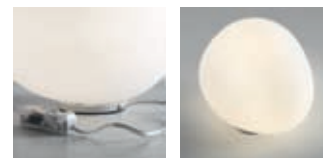

GREGG

Gregg grande

halogen
1x150W E26 medium
type T10 shielded frosted

energy saving
1x23W E26 medium

with dimmer included

WEIGHT

Gregg grande
net lbs 15,01
gross lbs 21,41

PACKING

vol. cub. ft. 4,893
n. boxes 2

MATERIALS

Blown satin glass and
white lacquered metal

Gregg media

halogen
1x100W E26 medium
type T10 shielded frosted

energy saving
1x23W E26 medium

with dimmer included

Gregg media

net lbs 7,28
gross lbs 9,49

vol. cub. ft. 1,857
n. boxes 2

Gregg piccola

halogen 1x25W G9
type T4 Bi-Pin

Gregg piccola

net lbs 1,32
gross lbs 2,10

vol. cub. ft. 0,393
n. boxes 1

	COLOURS	CODE	
Gregg grande	Bianco	1680011 10	967,00
Gregg media	Bianco	168001 10	652,00
Gregg piccola	Bianco	1680012 10	277,00
SPARE PARTS			
Glass Gregg grande	Bianco	168S001 10	667,00
Glass Gregg media	Bianco	168S00 10	354,00
Glass Gregg piccola	Bianco	168S002 10	129,00
SPECIAL COLOURS			
		MINIMUM QUANTITY - Lead time on request	
Only glass Gregg grande	40		667,00
Only glass Gregg media	60		354,00
Only glass Gregg piccola	100		129,00