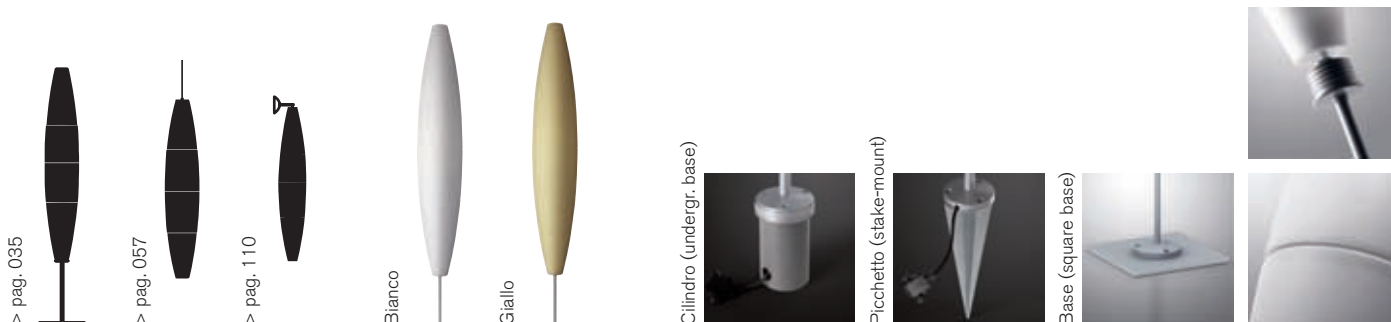

**SPARE PARTS**

Lampshade Havana Outdoor	Giallo	150S00	296,00
	Bianco	150S00 10	

**SPECIAL COLOURS**

	MINIMUM QUANTITY - Lead time on request	
Only lampshade Havana Outdoor	50	296,00