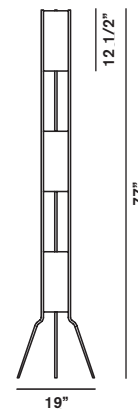

# TOTEM

incandescent  
3x100W E26 medium  
type A19 frosted

energy saving  
3x23W E26 medium

**WEIGHT**  
net lbs 9,05  
gross lbs 20,09

**PACKING**  
vol. cub. ft. 4,250  
n. boxes 2

**MATERIALS**  
Polyethylene and  
lacquered metal