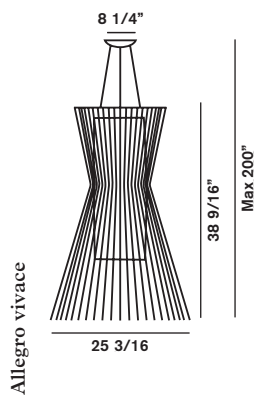

# ALLEGRO

halogen  
1x75W E26 medium  
type PAR30 30°

1x200W RSC (4 11/16")  
type T3

**WEIGHT**  
**Allegro Ritmico**  
net lbs 33,11  
gross lbs 41,72

**PACKING**  
vol. cub. ft. 6,821  
n. boxes 2

**MATERIALS**  
Lacquered metal