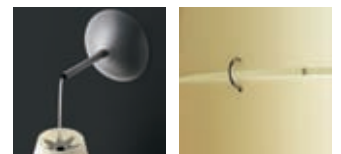

incandescent
1x100W E26 medium
type A19 frosted

energy saving
1x23W E26 medium

WEIGHT
net lbs 4,19
gross lbs 5,96

PACKING
vol. cub. ft. 1,607
n. boxes 2

MATERIALS
Polyethylene and
lacquered metal

Shade divided into
4 sections

	COLOURS	CODE	
Havana	Giallo crema	0400072	436,00
	Bianco	0400072 10	
	Ghiaccio	0400072 16	
SPARE PARTS			
Set lampshades Havana	Giallo crema	040S00	160,00
	Bianco	040S00 10	
	Ghiaccio	040S00 16	
SPECIAL COLOURS			
Only set lampshades Havana		MINIMUM QUANTITY - Lead time on request	
	100		160,00