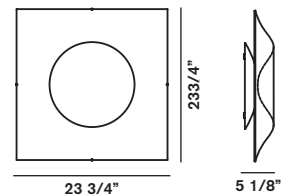

GEA

fluorescent
1x40W 2GX13
type circline T5
electronic ballast

WEIGHT
net lbs 9,27
gross lbs 15,45

PACKING
vol. cub. ft. 4,679
n. boxes 2

MATERIALS
Polished methacrylate

	COLOURS	CODE	
Gea	Bianco	137008 10	920,00
	Avorio	137008 50	
SPARE PARTS			
Lampshade Gea	Bianco	137S00 10	406,00
	Avorio	137S00 50	
SPECIAL COLOURS		MINIMUM QUANTITY - Lead time on request	
Only lampshade Gea		50	406,00