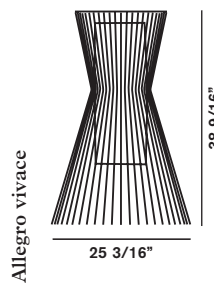

ALLEGRO

halogen
1x75W E26 medium
type PAR30 30°

1x200W RSC (4 11/16")
type T3

WEIGHT

Allegro Ritmico

net lbs 34,44
gross lbs 43,05

PACKING

vol. cub. ft. 6,821
n. boxes 2

MATERIALS

Lacquered metal

Allegro Vivace

net lbs 43,93
gross lbs 51,43

vol. cub. ft. 6,000
n. boxes 2

Allegro Assai

net lbs 80,79
gross lbs 92,49

vol. cub. ft. 9,036
n. boxes 2

	COLOURS	CODE	
Allegro Ritmico	Nero	1690081 20	3.868,00
Allegro Vivace	Marrone	1690082 80	6.004,00
Allegro Assai	Oro	1690083 71	8.587,00
SPARE PARTS			
Bulb guard		PIREX138/4	37,00
SPECIAL COLOURS			
MINIMUM QUANTITY - Lead time on request			
Complete lamp Allegro Ritmico	10		3.868,00
Complete lamp Allegro Vivace	10		6.004,00
Complete lamp Allegro Assai	10		8.587,00

> pag. 046

> pag. 047

Allegro Ritmico

Allegro Vivace

Allegro Assai