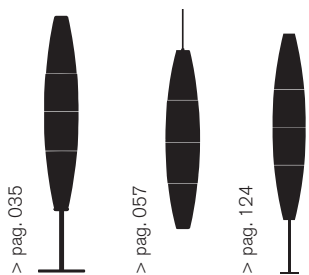

HAVANA MONO

incandescent
1x60W E26 medium
type A19 frosted

energy saving
1x23W E26 medium

WEIGHT
net lbs 7,06
gross lbs 11,04

PACKING
vol. cub. ft. 4,750
n. boxes 2

MATERIALS
Polyethylene and
lacquered metal

Shade single piece

	COLOURS	CODE	
Havana mono	Giallo	150005	675,00
	Bianco	150005 10	
SPARE PARTS			
Lampshade Havana mono	Giallo	150S00	296,00
	Bianco	150S00 10	
SPECIAL COLOURS			
Only lampshade Havana mono	MINIMUM QUANTITY - Lead time on request		
	50		296,00