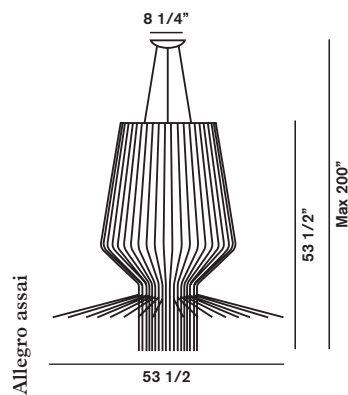

# ALLEGRO

halogen  
1x75W E26 medium  
type PAR30 30°

1x200W RSC (4 11/16")  
type T3

**WEIGHT**  
**Allegro Ritmico**  
net lbs 33,11  
gross lbs 41,72

**PACKING**  
vol. cub. ft. 6,821  
n. boxes 2

**MATERIALS**  
Lacquered metal