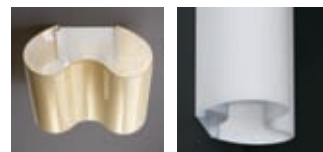

incandescent
2x100W E26 medium
type A19 frosted

energy saving
2x20W E26 medium

WEIGHT
net lbs 4,42
gross lbs 10,15

PACKING
vol. cub. ft. 1,429
n. boxes 2

MATERIALS
Blown glass

	COLOURS	CODE	
Double 07	Bianco	069005 11	646,00
	Avorio	069005 51	
SPARE PARTS			
Glass Double 07	Bianco	069S00 11	354,00
	Avorio	069S00 51	
SPECIAL COLOURS		MINIMUM QUANTITY - Lead time on request	
Only glass Double 07		100	354,00

Bianco

Avorio