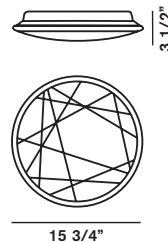

SEE YOU

fluorescent
1x40W + 1x22W 2GX13 type circline T5
electronic ballast

WEIGHT
40W+22W
net lbs 8,39
gross lbs 12,80

PACKING
vol. cub. ft. 2,893
n. boxes 2

MATERIALS
Transparent
polycarbonate

set coloured filters included

	COLOURS	CODE	
See You (40W+22W)	Trasparente	163005L2 16	499,00
SPARE PARTS			
Set lampshades See You	Trasparente	163S00 16	253,00