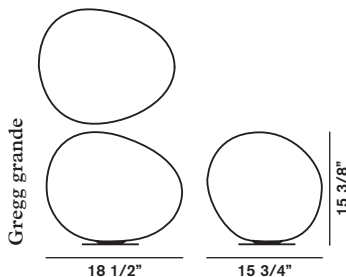

GREGG

Gregg grande

halogen
1x150W E26 medium
type T10 shielded frosted

energy saving
1x23W E26 medium

with dimmer included

WEIGHT

Gregg grande
net lbs 15,01
gross lbs 21,41

PACKING

vol. cub. ft. 4,893
n. boxes 2

MATERIALS

Blown satin glass and
white lacquered metal

Gregg media

halogen
1x100W E26 medium
type T10 shielded frosted

energy saving
1x23W E26 medium

with dimmer included

Gregg media

net lbs 7,28
gross lbs 9,49

vol. cub. ft. 1,857
n. boxes 2

Gregg piccola

halogen 1x25W G9
type T4 Bi-Pin

Gregg piccola

net lbs 1,32
gross lbs 2,10

vol. cub. ft. 0,393
n. boxes 1

	COLOURS	CODE	
Gregg grande	Bianco	1680011 10	967,00
Gregg media	Bianco	168001 10	652,00
Gregg piccola	Bianco	1680012 10	277,00
SPARE PARTS			
Glass Gregg grande	Bianco	168S001 10	667,00
Glass Gregg media	Bianco	168S00 10	354,00
Glass Gregg piccola	Bianco	168S002 10	129,00
SPECIAL COLOURS			
		MINIMUM QUANTITY - Lead time on request	
Only glass Gregg grande	40		667,00
Only glass Gregg media	60		354,00
Only glass Gregg piccola	100		129,00