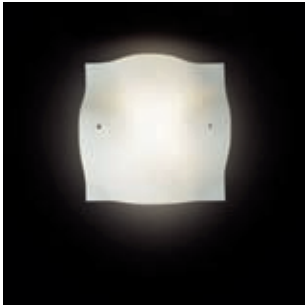

MANTA

Manta grande
incandescent
4x60W E26 medium
type A19 frosted

energy saving
4x23W E26 medium

fluorescent
2x24W 2G11 type T5
electronic ballast

Manta piccola
halogen
1x100W RSC (3 1/8")
type T3

fluorescent
2x18W 2G11 type T5
electronic ballast

WEIGHT

Manta grande (incandescent)

net lbs 13,91 vol. cub. ft. 6,071
gross lbs 18,98 n. boxes 2

PACKING

Manta grande (fluorescent)

net lbs 11,70 vol. cub. ft. 5,714
gross lbs 16,78 n. boxes 2

MATERIALS

Silkscreen-printed
satin glass

Manta piccola (halogen)

net lbs 5,74 vol. cub. ft. 2,321
gross lbs 8,39 n. boxes 2

Manta piccola (fluorescent)

net lbs 4,42 vol. cub. ft. 2,679
gross lbs 8,17 n. boxes 2

	COLOURS	CODE	
Manta grande (incandescent)	Bianco	123005 10	772,00
Manta grande (fluorescent)	Bianco	123005F 10	934,00
Manta piccola (halogen)	Bianco	1230052 10	607,00
Manta piccola (fluorescent)	Bianco	1230052F 10	778,00
SPARE PARTS			
Glass Manta grande	Bianco	123S00 10	377,00
Glass Manta piccola	Bianco	123S002 10	249,00
Bulb guard		PIREX94/4	30,00
SPECIAL COLOURS		MINIMUM QUANTITY - Lead time on request	
Only glass Manta grande		40	377,00
Only glass Manta piccola		40	249,00