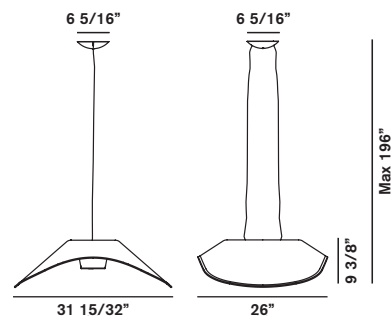

FLY-FLY

halogen
1x300W RSC (4 11/16")
type T3

WEIGHT
net lbs 14,33
gross lbs 16,53

PACKING
vol. cub ft. 5,297
n. boxes 1

MATERIALS
Polycarbonate

	COLOURS	CODE	
Fly-Fly	Bianco	180007 10	949,00
	Arancio	180007 53	
SPARE PARTS			
Lampshade Fly-Fly	Bianco	180S01 10	265,00
	Arancio	180S01 53	
Bulb guard		PIREX138/2S4	22,00
SPECIAL COLOURS			
Only lampshade Fly-Fly		MINIMUM QUANTITY - Lead time on request	
	100		265,00